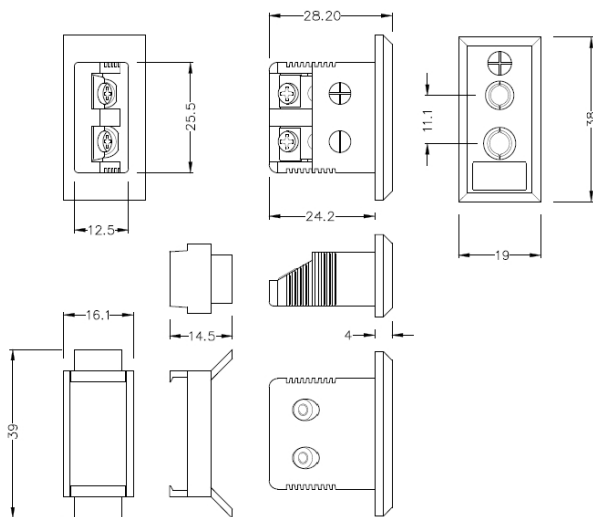

## Standard Rectangular Thermocouple Connector Fascia Socket IS-T-FF Type T IEC

**Standard Fascia Socket (with nylon mounting clip)**  
(dimensions in mm)

Labfacility are the UK's leading manufacturer of Temperature Sensors, Thermocouple Connectors and associated Temperature Instrumentation and stockings of Thermocouple Cables. The Company has been trading since 1971 and is ISO9001 accredited.

**Standard Rectangular Thermocouple Connector Fascia Socket IS-T-FF Type T IEC**

Nylon clip for quick, simple fixing to panel. All fascia mounting sockets are polarised by means of unequally sized pins

**Specifications****Specifications**

<b>Product Code</b>	XE-1497-001
<b>General Description</b>	Accepts standard round pin plug connector. Nylon clip for quick, simple fixing to panel
<b>Thermocouple Type</b>	T IEC
<b>Connector Type</b>	Fascia Mounting Socket
<b>Connector Size</b>	Standard
<b>Colour</b>	Brown
<b>Max. Temperature</b>	120°C
<b>+Positive Contact</b>	Copper
<b>-Negative Contact</b>	Copper Nickel
<b>Standards Met</b>	BS EN 50212:1997. RoHS