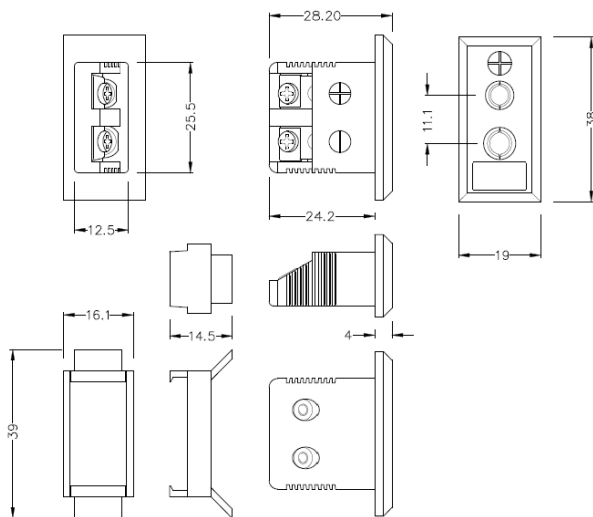

Standard Rectangular Thermocouple Connector Fascia Socket IS-B-FF Type B IEC

Standard Fascia Socket (with nylon mounting clip)
(dimensions in mm)

Labfacility are the UK's leading manufacturer of Temperature Sensors, Thermocouple Connectors and associated Temperature Instrumentation and stockings of Thermocouple Cables. The Company has been trading since 1971 and is ISO9001 accredited.

Standard Rectangular Thermocouple Connector Fascia Socket IS-B-FF Type B IEC

Nylon clip for quick, simple fixing to panel. All fascia mounting sockets are polarised by means of unequally sized pins

Specifications**Specifications**

Product Code	XE-1657-001
General Description	Accepts standard round pin plug connector. Nylon clip for quick, simple fixing to panel
Thermocouple Type	B IEC
Connector Type	Fascia Mounting Socket
Connector Size	Standard
Colour	Grey
Max. Temperature	120°C
+Positive Contact	Copper
-Negative Contact	Copper
Standards Met	BS EN 50212:1997. RoHS