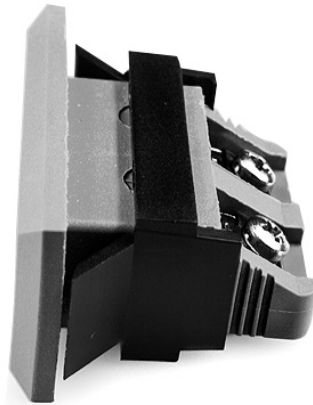

Standard Rectangular Thermocouple Connector Fascia Socket IS-B-FF Type B IEC

Standard Fascia Socket (with nylon mounting clip)
(dimensions in mm)

Labfacility are the UK's leading manufacturer of Temperature Sensors, Thermocouple Connectors and associated Temperature Instrumentation and stockings of Thermocouple Cables. The Company has been trading since 1971 and is ISO9001 accredited.

Standard Rectangular Thermocouple Connector Fascia Socket IS-B-FF Type B IEC

Nylon clip for quick, simple fixing to panel. All fascia mounting sockets are polarised by means of unequally sized pins

Specifications**Specifications**

Product Code	XE-1657-001
General Description	Accepts standard round pin plug connector. Nylon clip for quick, simple fixing to panel
Thermocouple Type	B IEC
Connector Type	Fascia Mounting Socket
Connector Size	Standard
Colour	Grey
Max. Temperature	120°C
+Positive Contact	Copper
-Negative Contact	Copper
Standards Met	BS EN 50212:1997. RoHS