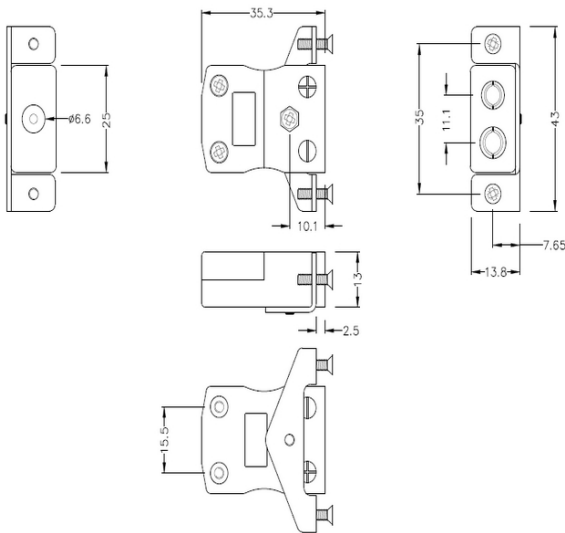

# Standard Panel Mount Thermocouple Connector with Stainless Steel Bracket IS-R/S-SSPF Type R/S IEC

**Standard in-line Socket with stainless steel mounting bracket**  
(dimensions in mm)

Labfacility are the UK's leading manufacturer of Temperature Sensors, Thermocouple Connectors and associated Temperature Instrumentation and stockings of Thermocouple Cables. The Company has been trading since 1971 and is ISO9001 accredited.

**Standard Panel Mount Thermocouple Connector with Stainless Steel Bracket IS-R/S-SSPF Type R/S IEC**

Intended for use in more industrial processes but can be used in all applications as desired

**Specifications****Specifications**

|                            |  |
|----------------------------|--|
| <b>Product Code</b>        | XE-1598-001  |
| <b>General Description</b> | Intended for use in more industrial processes but can be used in all applications as desired |
| <b>Thermocouple Type</b>   | R/S IEC  |
| <b>Connector Type</b>      | Socket with SS Bracket   |
| <b>Connector Size</b>      | Standard   |
| <b>Colour</b>              | Orange   |
| <b>Max. Temperature</b>    | 220°C  |
| <b>+Positive Contact</b>   | Copper   |
| <b>-Negative Contact</b>   | Copper Alloy   |
| <b>Standards Met</b>       | BS EN 50212:1997. RoHS   |