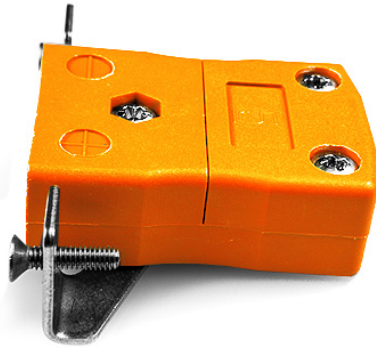

# Standard Panel Mount Thermocouple Connector with Stainless Steel Bracket IS-R/S-SSPF Type R/S IEC

**Standard in-line Socket with stainless steel mounting bracket**  
(dimensions in mm)

Labfacility are the UK's leading manufacturer of Temperature Sensors, Thermocouple Connectors and associated Temperature Instrumentation and stockings of Thermocouple Cables. The Company has been trading since 1971 and is ISO9001 accredited.

**Standard Panel Mount Thermocouple Connector with Stainless Steel Bracket IS-R/S-SSPF Type R/S IEC**

Intended for use in more industrial processes but can be used in all applications as desired

**Specifications****Specifications**

|                            |  |
|----------------------------|--|
| <b>Product Code</b>        | XE-1598-001  |
| <b>General Description</b> | Intended for use in more industrial processes but can be used in all applications as desired |
| <b>Thermocouple Type</b>   | R/S IEC  |
| <b>Connector Type</b>      | Socket with SS Bracket   |
| <b>Connector Size</b>      | Standard   |
| <b>Colour</b>              | Orange   |
| <b>Max. Temperature</b>    | 220°C  |
| <b>+Positive Contact</b>   | Copper   |
| <b>-Negative Contact</b>   | Copper Alloy   |
| <b>Standards Met</b>       | BS EN 50212:1997. RoHS   |