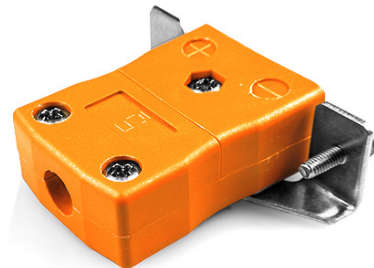

# Standard Panel Mount Thermocouple Connector with Stainless Steel Bracket IS-R/S-SSPF Type R/S IEC

**Standard in-line Socket with stainless steel mounting bracket**  
(dimensions in mm)

Labfacility are the UK's leading manufacturer of Temperature Sensors, Thermocouple Connectors and associated Temperature Instrumentation and stockings of Thermocouple Cables. The Company has been trading since 1971 and is ISO9001 accredited.

**Standard Panel Mount Thermocouple Connector with Stainless Steel Bracket IS-R/S-SSPF Type R/S IEC**

Intended for use in more industrial processes but can be used in all applications as desired

**Specifications****Specifications**

|                            |  |
|----------------------------|--|
| <b>Product Code</b>        | XE-1598-001  |
| <b>General Description</b> | Intended for use in more industrial processes but can be used in all applications as desired |
| <b>Thermocouple Type</b>   | R/S IEC  |
| <b>Connector Type</b>      | Socket with SS Bracket   |
| <b>Connector Size</b>      | Standard   |
| <b>Colour</b>              | Orange   |
| <b>Max. Temperature</b>    | 220°C  |
| <b>+Positive Contact</b>   | Copper   |
| <b>-Negative Contact</b>   | Copper Alloy   |
| <b>Standards Met</b>       | BS EN 50212:1997. RoHS   |