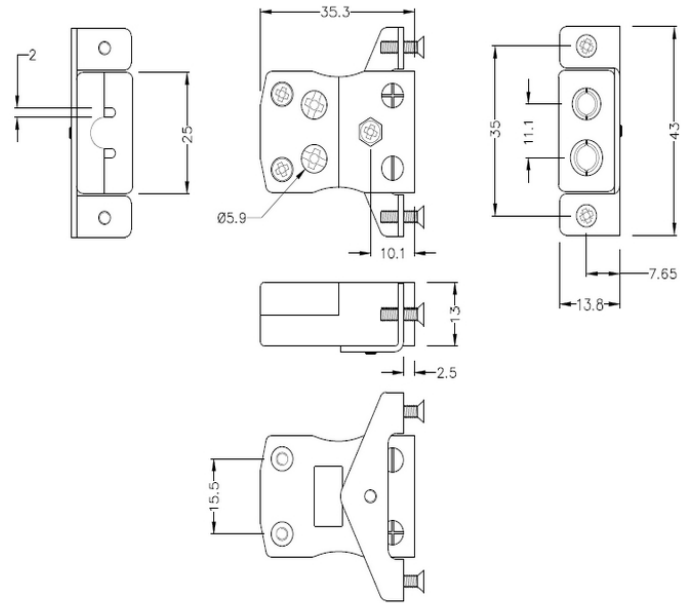

Standard Quick Wire Panel Mount Thermocouple Connector with Stainless Steel Bracket IS-K-SSPFQ Type K IEC

Standard Socket - Quick Wire with stainless steel mounting bracket
(dimensions in mm)

[Click here to view product](#)

Product Code	XE-1409-001
General Description	Easy 'jab-in' connection for rapid termination, just push wire in and tighten screw
Thermocouple Type	K IEC
Connector Type	Quick Wire Socket with SS Bracket
Connector Size	Standard
Colour	Green
Max. Temperature	220°C
+Positive Contact	Nickel Chromium
-Negative Contact	Nickel Alloy
Standards Met	BS EN 50212:1997. RoHS