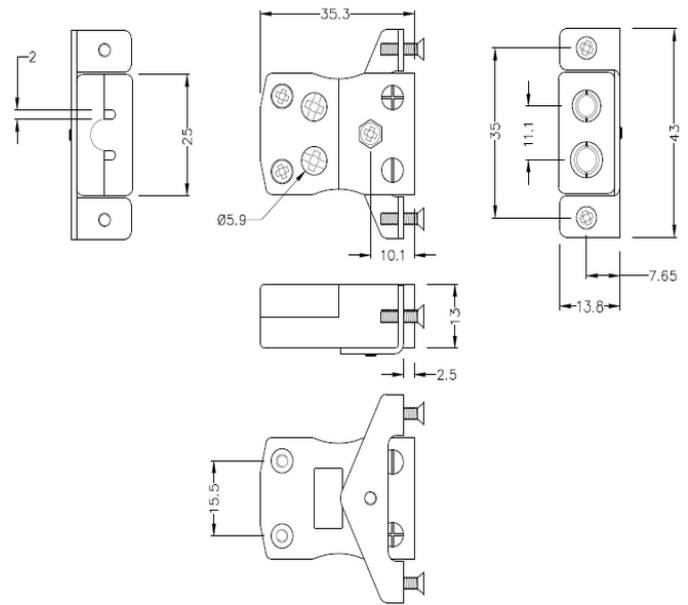

# Standard Quick Wire Panel Mount Thermocouple Connector with Stainless Steel Bracket IS-J-SSPFQ Type J IEC

**Standard Socket - Quick Wire with stainless steel mounting bracket**  
 (dimensions in mm)

[Click here to view product](#)

<b>Product Code</b>	XE-1469-001
<b>General Description</b>	Easy 'jab-in' connection for rapid termination, just push wire in and tighten screw
<b>Thermocouple Type</b>	J IEC
<b>Connector Type</b>	Quick Wire Socket with SS Bracket
<b>Connector Size</b>	Standard
<b>Colour</b>	Black
<b>Max. Temperature</b>	220°C
<b>+Positive Contact</b>	Iron
<b>-Negative Contact</b>	Copper Nickel
<b>Standards Met</b>	BS EN 50212:1997. RoHS