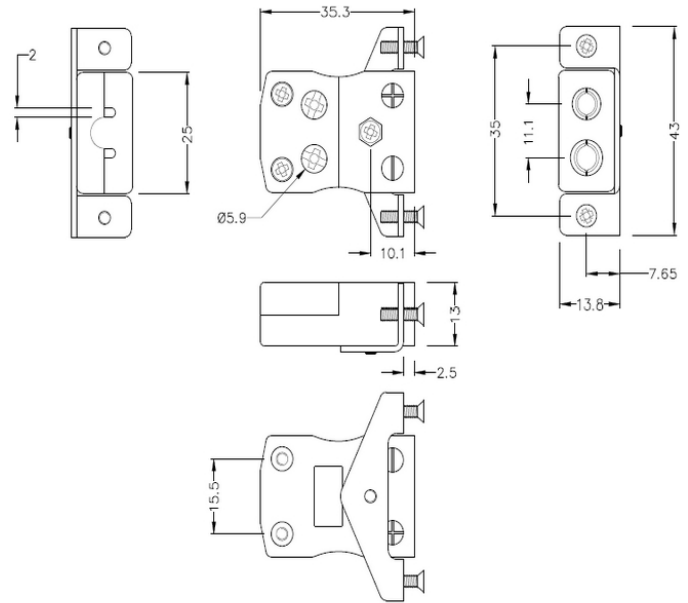

Standard Quick Wire Panel Mount Thermocouple Connector with Stainless Steel Bracket IS-T-SSPFQ Type T IEC

Standard Socket - Quick Wire with stainless steel mounting bracket
 (dimensions in mm)

[Click here to view product](#)

Product Code	XE-1499-001
General Description	Easy 'jab-in' connection for rapid termination, just push wire in and tighten screw
Thermocouple Type	T IEC
Connector Type	Quick Wire Socket with SS Bracket
Connector Size	Standard
Colour	Brown
Max. Temperature	220°C
+Positive Contact	Copper
-Negative Contact	Copper Nickel
Standards Met	BS EN 50212:1997. RoHS