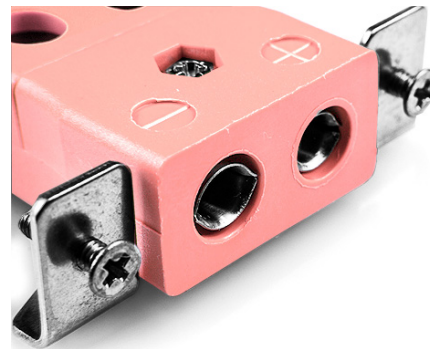

# Standard Quick Wire Panel Mount Thermocouple Connector with Stainless Steel Bracket IS-N-SSPFQ Type N IEC

**Standard Socket - Quick Wire with stainless steel mounting bracket**  
(dimensions in mm)

Labfacility are the UK's leading manufacturer of Temperature Sensors, Thermocouple Connectors and associated Temperature Instrumentation and stockings of Thermocouple Cables. The Company has been trading since 1971 and is ISO9001 accredited.

**Standard Quick Wire Panel Mount Thermocouple Connector with Stainless Steel Bracket IS-N-SSPFQ Type N IEC**

Intended for use in more industrial processes but can be used in all applications as desired. Easy 'jab-in' connection for rapid termination, just push wire in and tighten screw

**Specifications****Specifications**

<b>Product Code</b>	XE-1559-001
<b>General Description</b>	Easy 'jab-in' connection for rapid termination, just push wire in and tighten screw
<b>Thermocouple Type</b>	N IEC
<b>Connector Type</b>	Quick Wire Socket with SS Bracket
<b>Connector Size</b>	Standard
<b>Colour</b>	Pink
<b>Max. Temperature</b>	220°C
<b>+Positive Contact</b>	Nickel / Chromium / Silicon
<b>-Negative Contact</b>	Nickel Silicon
<b>Standards Met</b>	BS EN 50212:1997. RoHS