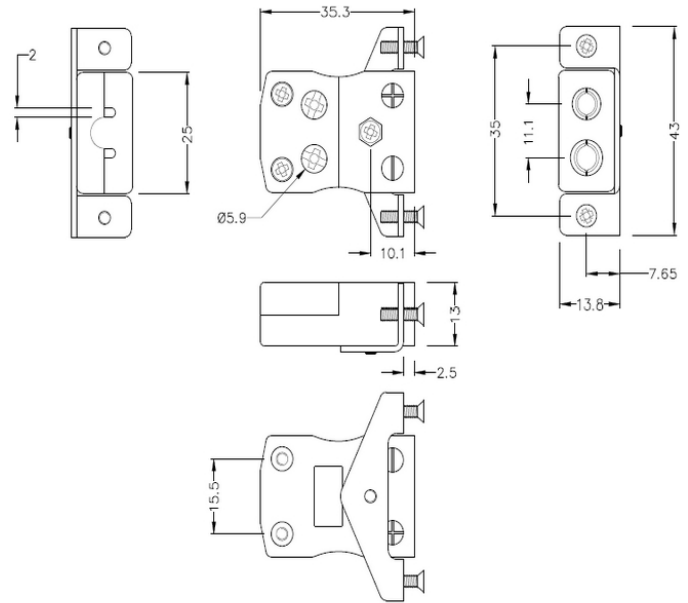

Standard Quick Wire Panel Mount Thermocouple Connector with Stainless Steel Bracket IS-N-SSPFQ Type N IEC

Standard Socket - Quick Wire with stainless steel mounting bracket
 (dimensions in mm)

[Click here to view product](#)

Product Code	XE-1559-001
General Description	Easy 'jab-in' connection for rapid termination, just push wire in and tighten screw
Thermocouple Type	N IEC
Connector Type	Quick Wire Socket with SS Bracket
Connector Size	Standard
Colour	Pink
Max. Temperature	220°C
+Positive Contact	Nickel / Chromium / Silicon
-Negative Contact	Nickel Silicon
Standards Met	BS EN 50212:1997. RoHS