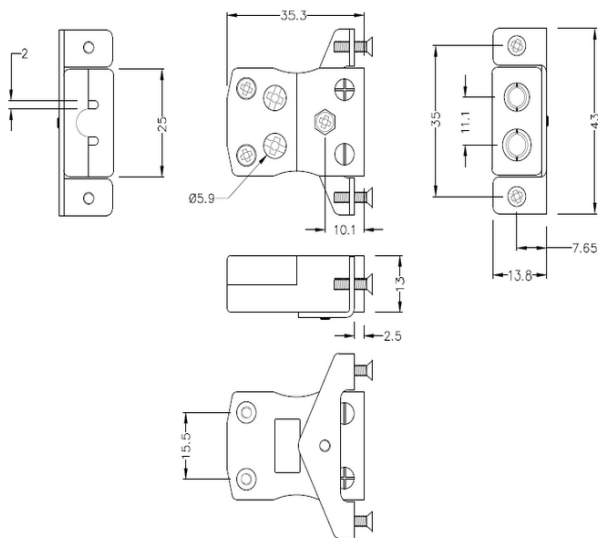

# Standard Quick Wire Panel Mount Thermocouple Connector with Stainless Steel Bracket IS-N-SSPFQ Type N IEC

**Standard Socket - Quick Wire with stainless steel mounting bracket**  
(dimensions in mm)

Labfacility are the UK's leading manufacturer of Temperature Sensors, Thermocouple Connectors and associated Temperature Instrumentation and stockings of Thermocouple Cables. The Company has been trading since 1971 and is ISO9001 accredited.

**Standard Quick Wire Panel Mount Thermocouple Connector with Stainless Steel Bracket IS-N-SSPFQ Type N IEC**

Intended for use in more industrial processes but can be used in all applications as desired. Easy 'jab-in' connection for rapid termination, just push wire in and tighten screw

**Specifications****Specifications**

<b>Product Code</b>	XE-1559-001
<b>General Description</b>	Easy 'jab-in' connection for rapid termination, just push wire in and tighten screw
<b>Thermocouple Type</b>	N IEC
<b>Connector Type</b>	Quick Wire Socket with SS Bracket
<b>Connector Size</b>	Standard
<b>Colour</b>	Pink
<b>Max. Temperature</b>	220°C
<b>+Positive Contact</b>	Nickel / Chromium / Silicon
<b>-Negative Contact</b>	Nickel Silicon
<b>Standards Met</b>	BS EN 50212:1997. RoHS