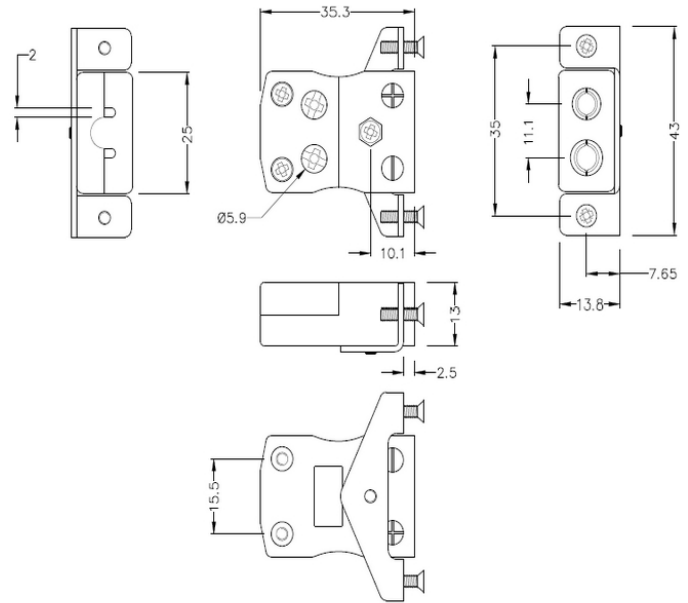

# Standard Quick Wire Panel Mount Thermocouple Connector with Stainless Steel Bracket IS-R/S-SSPFQ Type R/S IEC

**Standard Socket - Quick Wire with stainless steel mounting bracket**  
 (dimensions in mm)

[Click here to view product](#)

<b>Product Code</b>	XE-1599-001
<b>General Description</b>	Easy 'jab-in' connection for rapid termination, just push wire in and tighten screw
<b>Thermocouple Type</b>	R/S IEC
<b>Connector Type</b>	Quick Wire Socket with SS Bracket
<b>Connector Size</b>	Standard
<b>Colour</b>	Orange
<b>Max. Temperature</b>	220°C
<b>+Positive Contact</b>	Copper
<b>-Negative Contact</b>	Copper Alloy
<b>Standards Met</b>	BS EN 50212:1997. RoHS