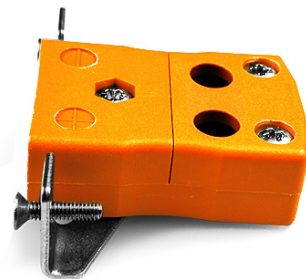

Standard Quick Wire Panel Mount Thermocouple Connector with Stainless Steel Bracket IS-R/S-SSPFQ Type R/S IEC

Standard Socket - Quick Wire with stainless steel mounting bracket
(dimensions in mm)

Labfacility are the UK's leading manufacturer of Temperature Sensors, Thermocouple Connectors and associated Temperature Instrumentation and stockings of Thermocouple Cables. The Company has been trading since 1971 and is ISO9001 accredited.

**Standard Quick Wire Panel Mount Thermocouple Connector with Stainless Steel Bracket IS-R/S-SSPFQ Type
R/S IEC**

Intended for use in more industrial processes but can be used in all applications as desired. Easy 'jab-in' connection for rapid termination, just push wire in and tighten screw

Specifications**Specifications**

Product Code	XE-1599-001
General Description	Easy 'jab-in' connection for rapid termination, just push wire in and tighten screw
Thermocouple Type	R/S IEC
Connector Type	Quick Wire Socket with SS Bracket
Connector Size	Standard
Colour	Orange
Max. Temperature	220°C
+Positive Contact	Copper
-Negative Contact	Copper Alloy
Standards Met	BS EN 50212:1997. RoHS