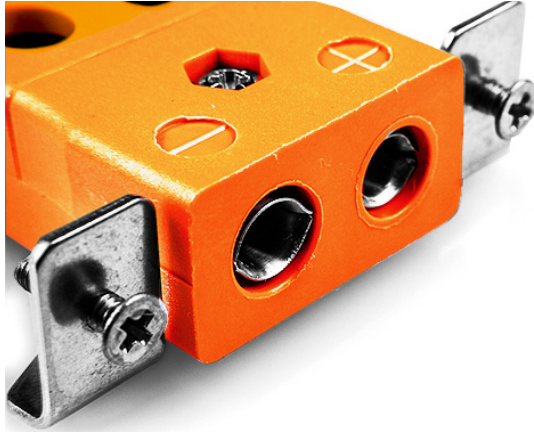

Standard Quick Wire Panel Mount Thermocouple Connector with Stainless Steel Bracket IS-R/S-SSPFQ Type R/S IEC

Standard Socket - Quick Wire with stainless steel mounting bracket
(dimensions in mm)

Labfacility are the UK's leading manufacturer of Temperature Sensors, Thermocouple Connectors and associated Temperature Instrumentation and stockings of Thermocouple Cables. The Company has been trading since 1971 and is ISO9001 accredited.

**Standard Quick Wire Panel Mount Thermocouple Connector with Stainless Steel Bracket IS-R/S-SSPFQ Type
R/S IEC**

Intended for use in more industrial processes but can be used in all applications as desired. Easy 'jab-in' connection for rapid termination, just push wire in and tighten screw

Specifications**Specifications**

Product Code	XE-1599-001
General Description	Easy 'jab-in' connection for rapid termination, just push wire in and tighten screw
Thermocouple Type	R/S IEC
Connector Type	Quick Wire Socket with SS Bracket
Connector Size	Standard
Colour	Orange
Max. Temperature	220°C
+Positive Contact	Copper
-Negative Contact	Copper Alloy
Standards Met	BS EN 50212:1997. RoHS