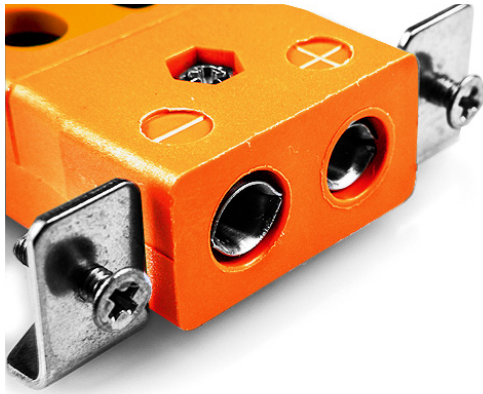

# Standard Quick Wire Panel Mount Thermocouple Connector with Stainless Steel Bracket IS-R/S-SSPFQ Type R/S IEC

**Standard Socket - Quick Wire with stainless steel mounting bracket**  
 (dimensions in mm)

[Click here to view product](#)

<b>Product Code</b>	XE-1599-001
<b>General Description</b>	Easy 'jab-in' connection for rapid termination, just push wire in and tighten screw
<b>Thermocouple Type</b>	R/S IEC
<b>Connector Type</b>	Quick Wire Socket with SS Bracket
<b>Connector Size</b>	Standard
<b>Colour</b>	Orange
<b>Max. Temperature</b>	220°C
<b>+Positive Contact</b>	Copper
<b>-Negative Contact</b>	Copper Alloy
<b>Standards Met</b>	BS EN 50212:1997. RoHS