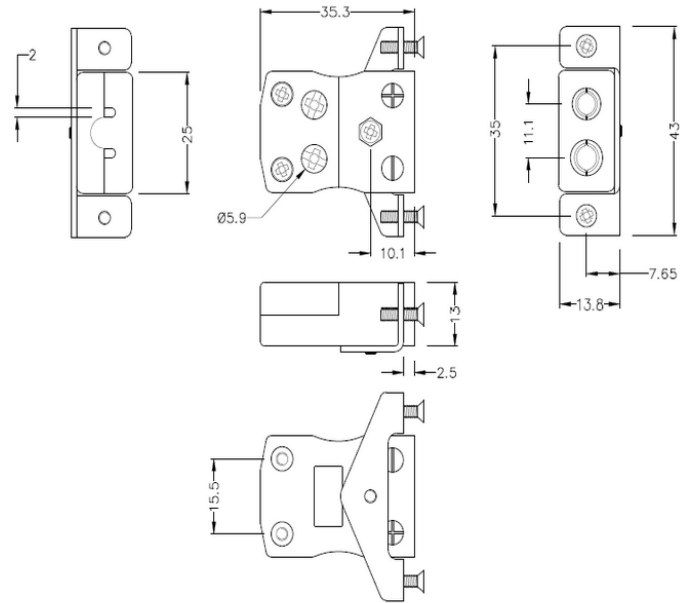

Standard Quick Wire Panel Mount Thermocouple Connector with Stainless Steel Bracket IS-E-SSPFQ Type E IEC

Standard Socket - Quick Wire with stainless steel mounting bracket
 (dimensions in mm)

[Click here to view product](#)

Product Code	XE-1639-001
General Description	Easy 'jab-in' connection for rapid termination, just push wire in and tighten screw
Thermocouple Type	E IEC
Connector Type	Quick Wire Socket with SS Bracket
Connector Size	Standard
Colour	Violet
Max. Temperature	220°C
+Positive Contact	Nickel Chromium
-Negative Contact	Copper Nickel
Standards Met	BS EN 50212:1997. RoHS