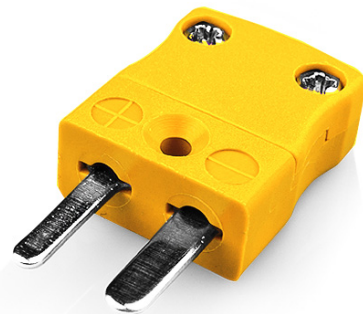

Miniature Thermocouple Connector Plug BM-K-M Type K BS

Miniature in-line Plug
(dimensions in mm)

Labfacility are the UK's leading manufacturer of Temperature Sensors, Thermocouple Connectors and associated Temperature Instrumentation and stockings of Thermocouple Cables. The Company has been trading since 1971 and is ISO9001 accredited.

Miniature Thermocouple Connector Plug BM-K-M Type K BS

With flat pins to suit thermocouple type and ideal for general purpose use, all contacts are polarised to ensure correct connection. These connectors will accept thermocouple cable up to 4mm in diameter.

Specifications**Specifications**

Product Code	XE-1384-001
General Description	Ideal for general purpose use. Contacts are polarised to ensure correct connection.
Thermocouple Type	K BS
Connector Type	Plug
Connector Size	Miniature
Colour	Yellow
Max. Temperature	220°C
Pins	Flat Pins
+Positive Contact	Nickel Chromium
-Negative Contact	Nickel Alloy
Standards Met	BS EN 50212:1997. RoHS