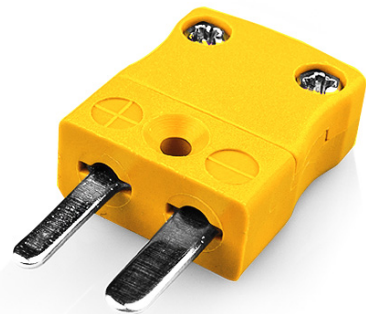

Miniature Thermocouple Connector Plug BM-K-M Type K BS

Miniature in-line Plug
(dimensions in mm)

Labfacility are the UK's leading manufacturer of Temperature Sensors, Thermocouple Connectors and associated Temperature Instrumentation and stockings of Thermocouple Cables. The Company has been trading since 1971 and is ISO9001 accredited.

Miniature Thermocouple Connector Plug BM-K-M Type K BS

With flat pins to suit thermocouple type and ideal for general purpose use, all contacts are polarised to ensure correct connection. These connectors will accept thermocouple cable up to 4mm in diameter.

Specifications**Specifications**

Product Code	XE-1384-001
General Description	Ideal for general purpose use. Contacts are polarised to ensure correct connection.
Thermocouple Type	K BS
Connector Type	Plug
Connector Size	Miniature
Colour	Yellow
Max. Temperature	220°C
Pins	Flat Pins
+Positive Contact	Nickel Chromium
-Negative Contact	Nickel Alloy
Standards Met	BS EN 50212:1997. RoHS