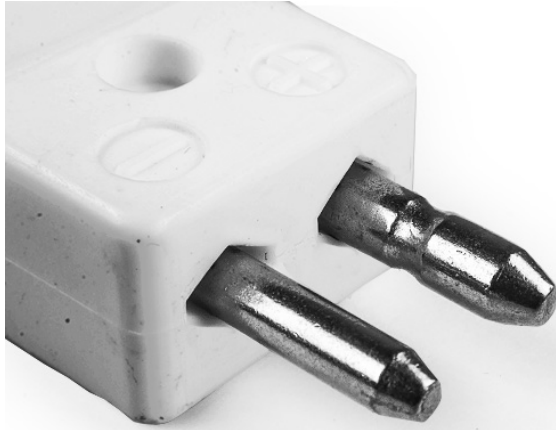

## Standard High-Temperature (650°C) Ceramic Thermocouple Plugs IS-K-M-HTC Type K IEC

Labfacility are the UK's leading manufacturer of Temperature Sensors, Thermocouple Connectors and associated Temperature Instrumentation and stockings of Thermocouple Cables. The Company has been trading since 1971 and is ISO9001 accredited.

Product code: IS-K-M-HTC

Heavy Duty Ceramic Body for use up to 650°C

Plugs fitted with solid thermocouple pins

All connectors supplied coloured white with IEC coloured dot on body