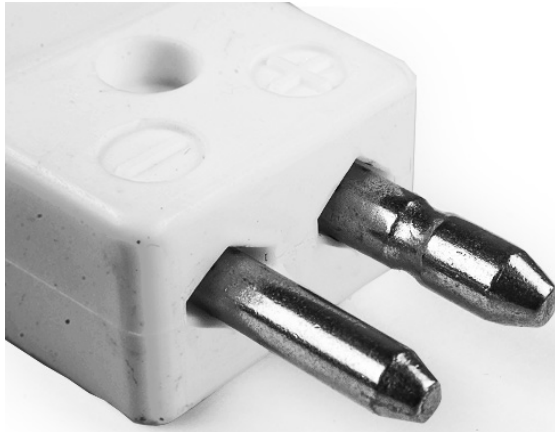

## Standard High-Temperature (650°C) Ceramic Thermocouple Plugs IS-K-M-HTC Type K IEC

Labfacility are the UK's leading manufacturer of Temperature Sensors, Thermocouple Connectors and associated Temperature Instrumentation and stockings of Thermocouple Cables. The Company has been trading since 1971 and is ISO9001 accredited.

Product code: IS-K-M-HTC

Heavy Duty Ceramic Body for use up to 650°C

Plugs fitted with solid thermocouple pins

All connectors supplied coloured white with IEC coloured dot on body