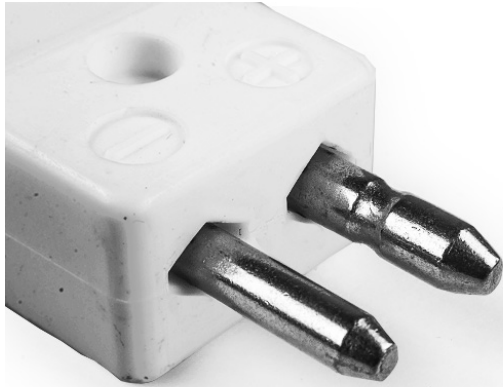

## Standard High-Temperature (650°C) Ceramic Thermocouple Plugs IS-J-M-HTC Type J IEC

[Click here to view product](#)

Product Code	XE-1473-001
--------------	-------------