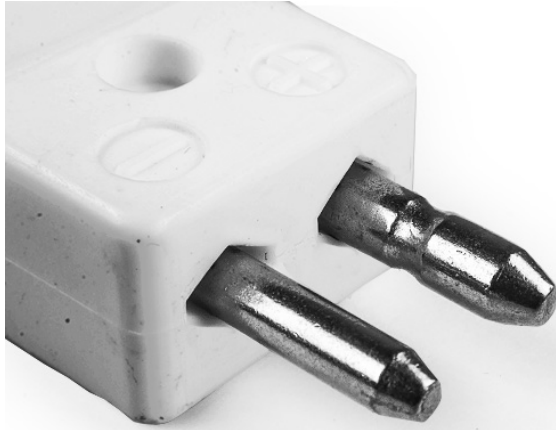

## Standard High-Temperature (650°C) Ceramic Thermocouple Plugs IS-T-M-HTC Type T IEC

Labfacility are the UK's leading manufacturer of Temperature Sensors, Thermocouple Connectors and associated Temperature Instrumentation and stockings of Thermocouple Cables. The Company has been trading since 1971 and is ISO9001 accredited.

Product code: IS-T-M-HTC

Heavy Duty Ceramic Body for use up to 650°C

Plugs fitted with solid thermocouple pins

All connectors supplied coloured white with IEC coloured dot on body