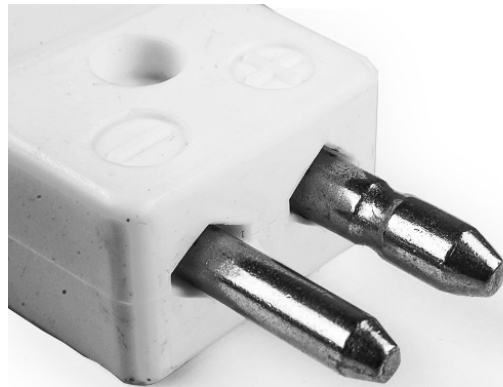

Standard High-Temperature (650°C) Ceramic Thermocouple Plugs IS-R/S-M-HTC Type R/S IEC

[Click here to view product](#)

Product Code	XE-1603-001
--------------	-------------