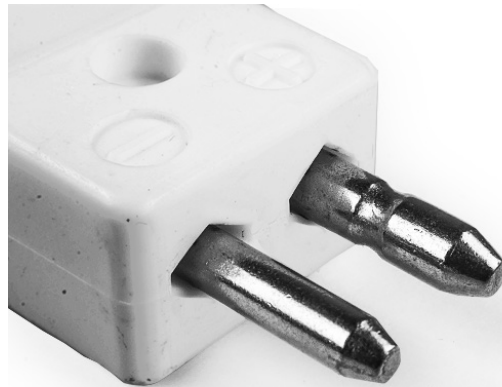

Standard High-Temperature (650°C) Ceramic Thermocouple Plugs IS-E-M-HTC Type E IEC

[Click here to view product](#)

Product Code	XE-1643-001
--------------	-------------