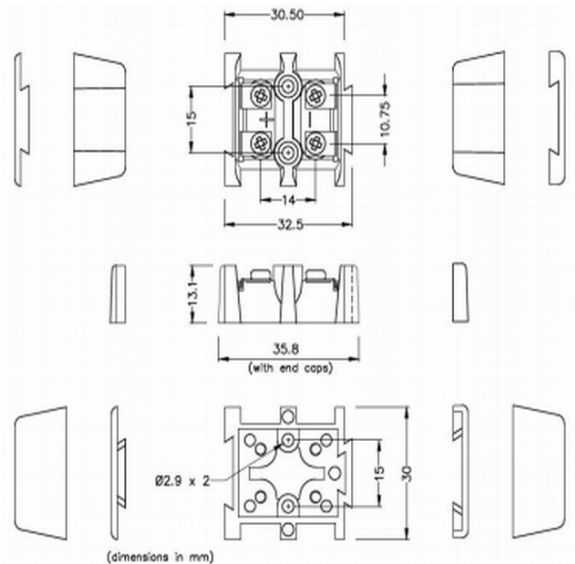

Barrier Terminal Block Thermocouple Connector IS-K-BTS Type K IEC

Labfacility are the UK's leading manufacturer of Temperature Sensors, Thermocouple Connectors and associated Temperature Instrumentation and stockings of Thermocouple Cables. The Company has been trading since 1971 and is ISO9001 accredited.

Barrier Terminal Block Thermocouple Connector IS-K-BTS Type K IEC

Supplied in single, interlocking pairs. Connections in thermocouple material

Specifications**Specifications**

Product Code	XE-1940-001
General Description	Supplied in single, interlocking pairs. Connections in thermocouple material
Thermocouple Type	K IEC
Connector Type	Barrier Terminal Blocks
Colour	Green
Dimensions	See Schematic Drawing (Product Literature Tab)
Max. Temperature	220°C
+Positive Contact	Nickel Chromium
-Negative Contact	Nickel Alloy
Standards Met	BS EN 50212:1997. RoHS