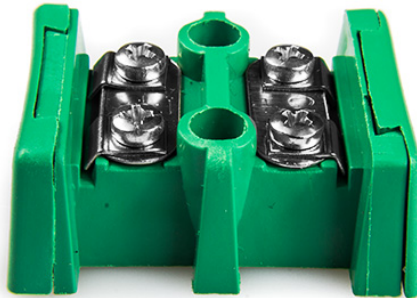

Barrier Terminal Block Thermocouple Connector IS-K-BTS Type K IEC

Labfacility are the UK's leading manufacturer of Temperature Sensors, Thermocouple Connectors and associated Temperature Instrumentation and stockings of Thermocouple Cables. The Company has been trading since 1971 and is ISO9001 accredited.

Barrier Terminal Block Thermocouple Connector IS-K-BTS Type K IEC

Supplied in single, interlocking pairs. Connections in thermocouple material

Specifications**Specifications**

Product Code	XE-1940-001
General Description	Supplied in single, interlocking pairs. Connections in thermocouple material
Thermocouple Type	K IEC
Connector Type	Barrier Terminal Blocks
Colour	Green
Dimensions	See Schematic Drawing (Product Literature Tab)
Max. Temperature	220°C
+Positive Contact	Nickel Chromium
-Negative Contact	Nickel Alloy
Standards Met	BS EN 50212:1997. RoHS