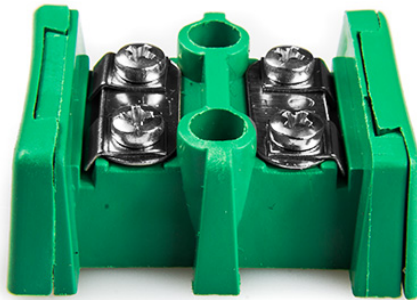

Barrier Terminal Block Thermocouple Connector IS-K-BTS Type K IEC

Labfacility are the UK's leading manufacturer of Temperature Sensors, Thermocouple Connectors and associated Temperature Instrumentation and stockings of Thermocouple Cables. The Company has been trading since 1971 and is ISO9001 accredited.

Barrier Terminal Block Thermocouple Connector IS-K-BTS Type K IEC

Supplied in single, interlocking pairs. Connections in thermocouple material

Specifications**Specifications**

Product Code	XE-1940-001
General Description	Supplied in single, interlocking pairs. Connections in thermocouple material
Thermocouple Type	K IEC
Connector Type	Barrier Terminal Blocks
Colour	Green
Dimensions	See Schematic Drawing (Product Literature Tab)
Max. Temperature	220°C
+Positive Contact	Nickel Chromium
-Negative Contact	Nickel Alloy
Standards Met	BS EN 50212:1997. RoHS