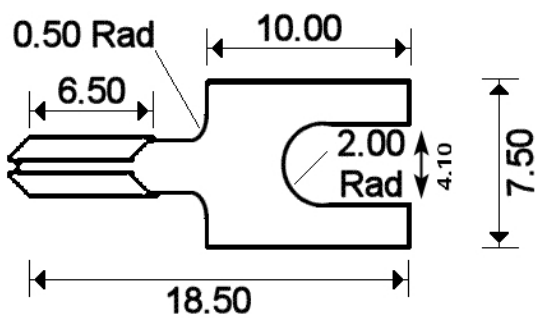

## Thermocouple Spade Terminals Type K

Thermocouple Spade Terminal

Labfacility are the UK's leading manufacturer of Temperature Sensors, Thermocouple Connectors and associated Temperature Instrumentation and stockings of Thermocouple Cables. The Company has been trading since 1971 and is ISO9001 accredited.

Crimp-on spade terminals

Price per pack of 20 pairs

Suitable for IEC, ANSI and JIS calibration types.

Made from compatible thermocouple material

Thermocouple type stamped on terminal

Suits Labfacility & other barrier terminals

For wire sizes 0.5 to 1.0 mm

## Specifications

<b>Product Code</b>	XE-1982-020
<b>General Description</b>	pack of 20 pairs
<b>+Positive Contact</b>	Nickel Chromium
<b>-Negative Contact</b>	Nickel Alloy