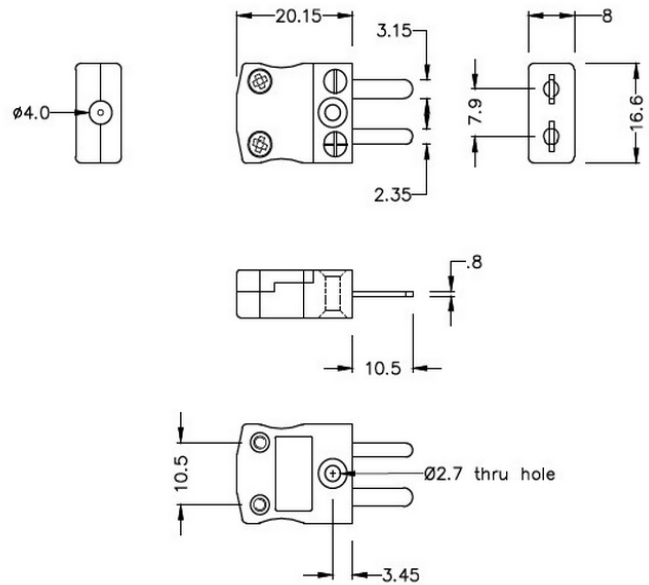

Miniature Thermocouple Connector Plug AM-B-M Type B ANSI

Miniature in-line Plug
 (dimensions in mm)

[Click here to view product](#)

Product Code	XE-9000-001
General Description	Ideal for general purpose use. Contacts are polarised to ensure correct connection.
Thermocouple Type	B ANSI
Connector Type	Plug
Connector Size	Miniature
Colour	Grey
Max. Temperature	220°C
Pins	Flat Pins
+Positive Contact	Copper
-Negative Contact	Copper