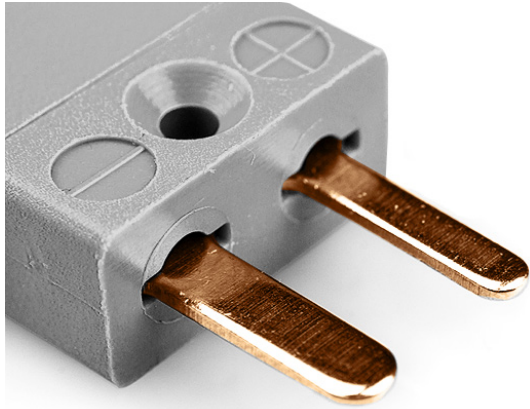

Miniature Thermocouple Connector Plug AM-B-M Type B ANSI

Miniature in-line Plug
 (dimensions in mm)

[Click here to view product](#)

Product Code	XE-9000-001
General Description	Ideal for general purpose use. Contacts are polarised to ensure correct connection.
Thermocouple Type	B ANSI
Connector Type	Plug
Connector Size	Miniature
Colour	Grey
Max. Temperature	220°C
Pins	Flat Pins
+Positive Contact	Copper
-Negative Contact	Copper