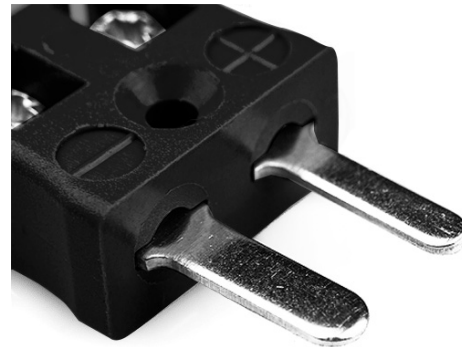

## Miniature Quick Wire Thermocouple Connector Plug AM-J-MQ Type J ANSI

**Miniature in-line Plug - Quick Wire**  
(dimensions in mm)

Labfacility are the UK's leading manufacturer of Temperature Sensors, Thermocouple Connectors and associated Temperature Instrumentation and stockings of Thermocouple Cables. The Company has been trading since 1971 and is ISO9001 accredited.

**Miniature Thermocouple Connector Quick Wire Plug AM-J-MQ Type J ANSI**

Miniature connector with flat plug pins. Easy jab-in connection for rapid termination. Just push-in wire & tighten screw.

**Specifications****Specifications**

<b>Product Code</b>	XE-9071-001
<b>General Description</b>	Easy jab-in connection for rapid termination.
<b>Thermocouple Type</b>	J ANSI
<b>Connector Type</b>	Quick Wire Plug
<b>Connector Size</b>	Miniature
<b>Colour</b>	Black
<b>Max. Temperature</b>	220°C
<b>Pins</b>	Flat Pins
<b>+Positive Contact</b>	Iron
<b>-Negative Contact</b>	Copper Nickel
<b>Standards Met</b>	BS EN 50212:1997. RoHS