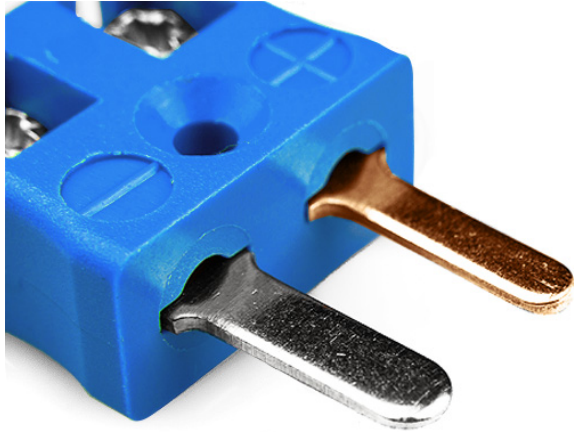

## Miniature Quick Wire Thermocouple Connector Plug AM-T-MQ Type T ANSI

**Miniature in-line Plug - Quick Wire**  
(dimensions in mm)

Labfacility are the UK's leading manufacturer of Temperature Sensors, Thermocouple Connectors and associated Temperature Instrumentation and stockings of Thermocouple Cables. The Company has been trading since 1971 and is ISO9001 accredited.

**Miniature Thermocouple Connector Quick Wire Plug AM-T-MQ Type T ANSI**

Miniature connector with flat plug pins. Easy jab-in connection for rapid termination. Just push-in wire & tighten screw.

**Specifications****Specifications**

<b>Product Code</b>	XE-1231-001
<b>General Description</b>	Easy jab-in connection for rapid termination.
<b>Thermocouple Type</b>	T ANSI
<b>Connector Type</b>	Quick Wire Plug
<b>Connector Size</b>	Miniature
<b>Colour</b>	Blue
<b>Max. Temperature</b>	220°C
<b>Pins</b>	Flat Pins
<b>+Positive Contact</b>	Copper
<b>-Negative Contact</b>	Copper Nickel
<b>Standards Met</b>	BS EN 50212:1997. RoHS