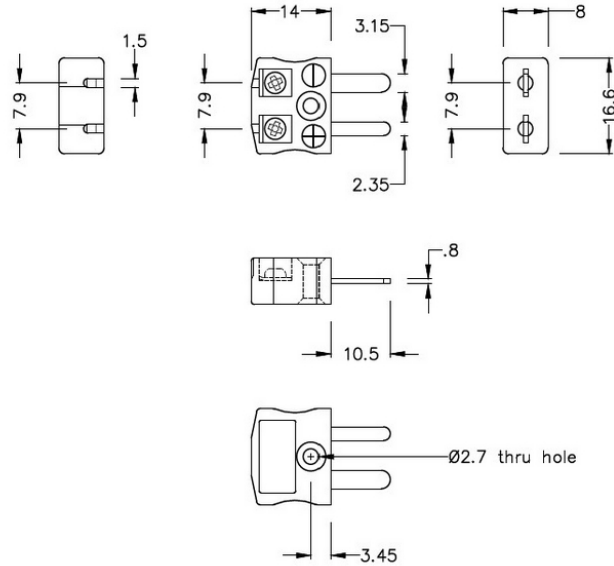

Miniature Quick Wire Thermocouple Connector Plug AM-T-MQ Type T ANSI

Miniature in-line Plug - Quick Wire
(dimensions in mm)

[Click here to view product](#)

Product Code	XE-1231-001
General Description	Easy jab-in connection for rapid termination.
Thermocouple Type	T ANSI
Connector Type	Quick Wire Plug
Connector Size	Miniature
Colour	Blue
Max. Temperature	220°C
Pins	Flat Pins
+Positive Contact	Copper
-Negative Contact	Copper Nickel