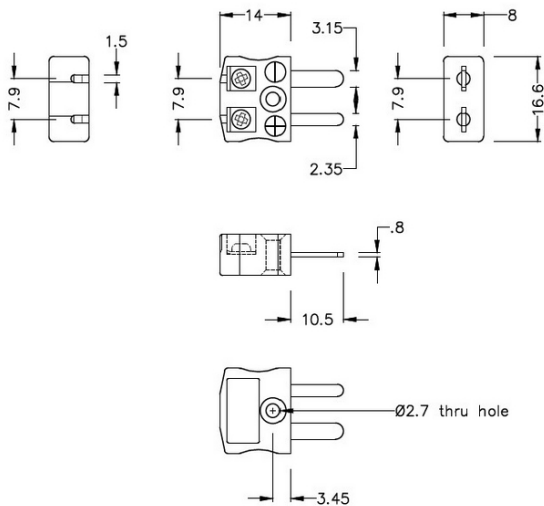

## Miniature Quick Wire Thermocouple Connector Plug AM-T-MQ Type T ANSI

**Miniature in-line Plug - Quick Wire**  
(dimensions in mm)

Labfacility are the UK's leading manufacturer of Temperature Sensors, Thermocouple Connectors and associated Temperature Instrumentation and stockings of Thermocouple Cables. The Company has been trading since 1971 and is ISO9001 accredited.

**Miniature Thermocouple Connector Quick Wire Plug AM-T-MQ Type T ANSI**

Miniature connector with flat plug pins. Easy jab-in connection for rapid termination. Just push-in wire & tighten screw.

**Specifications****Specifications**

<b>Product Code</b>	XE-1231-001
<b>General Description</b>	Easy jab-in connection for rapid termination.
<b>Thermocouple Type</b>	T ANSI
<b>Connector Type</b>	Quick Wire Plug
<b>Connector Size</b>	Miniature
<b>Colour</b>	Blue
<b>Max. Temperature</b>	220°C
<b>Pins</b>	Flat Pins
<b>+Positive Contact</b>	Copper
<b>-Negative Contact</b>	Copper Nickel
<b>Standards Met</b>	BS EN 50212:1997. RoHS