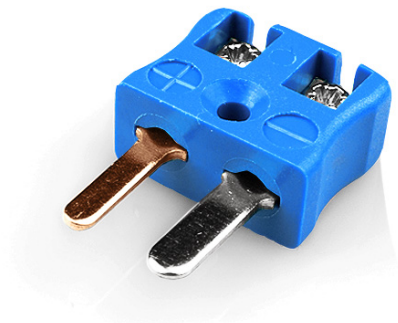

## Miniature Quick Wire Thermocouple Connector Plug AM-T-MQ Type T ANSI

**Miniature in-line Plug - Quick Wire**  
(dimensions in mm)

Labfacility are the UK's leading manufacturer of Temperature Sensors, Thermocouple Connectors and associated Temperature Instrumentation and stockings of Thermocouple Cables. The Company has been trading since 1971 and is ISO9001 accredited.

**Miniature Thermocouple Connector Quick Wire Plug AM-T-MQ Type T ANSI**

Miniature connector with flat plug pins. Easy jab-in connection for rapid termination. Just push-in wire & tighten screw.

**Specifications****Specifications**

<b>Product Code</b>	XE-1231-001
<b>General Description</b>	Easy jab-in connection for rapid termination.
<b>Thermocouple Type</b>	T ANSI
<b>Connector Type</b>	Quick Wire Plug
<b>Connector Size</b>	Miniature
<b>Colour</b>	Blue
<b>Max. Temperature</b>	220°C
<b>Pins</b>	Flat Pins
<b>+Positive Contact</b>	Copper
<b>-Negative Contact</b>	Copper Nickel
<b>Standards Met</b>	BS EN 50212:1997. RoHS