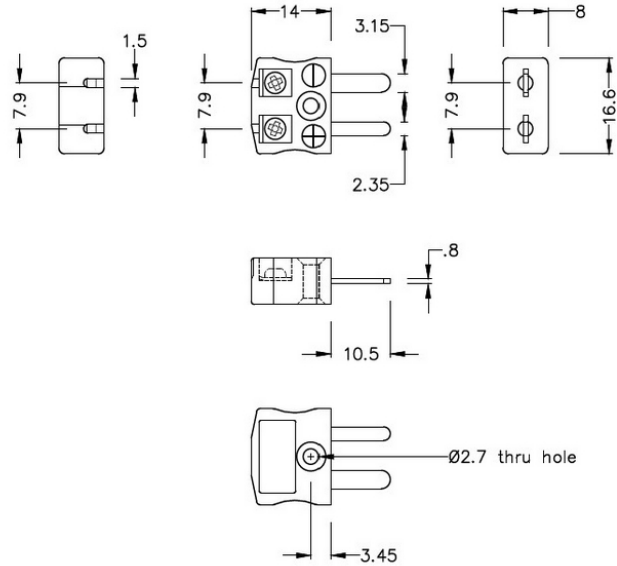

Miniature Quick Wire Thermocouple Connector Plug AM-R/S-MQ Type R/S ANSI

Miniature in-line Plug - Quick Wire
(dimensions in mm)

[Click here to view product](#)

Product Code	XE-1321-001
General Description	Easy jab-in connection for rapid termination.
Thermocouple Type	R/S ANSI
Connector Type	Quick Wire Plug
Connector Size	Miniature
Colour	Green
Max. Temperature	220°C
Pins	Flat Pins
+Positive Contact	Copper
-Negative Contact	Copper Alloy