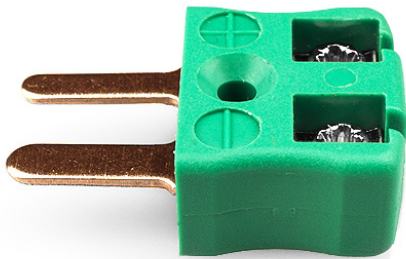

Miniature Quick Wire Thermocouple Connector Plug AM-R/S-MQ Type R/S ANSI

Miniature in-line Plug - Quick Wire
(dimensions in mm)

[Click here to view product](#)

Product Code	XE-1321-001
General Description	Easy jab-in connection for rapid termination.
Thermocouple Type	R/S ANSI
Connector Type	Quick Wire Plug
Connector Size	Miniature
Colour	Green
Max. Temperature	220°C
Pins	Flat Pins
+Positive Contact	Copper
-Negative Contact	Copper Alloy