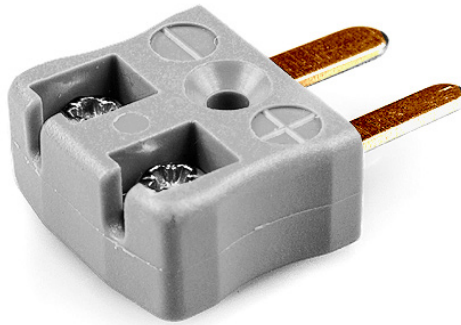

Miniature Quick Wire Thermocouple Connector Plug AM-B-MQ Type B ANSI

Miniature in-line Plug - Quick Wire
(dimensions in mm)

Labfacility are the UK's leading manufacturer of Temperature Sensors, Thermocouple Connectors and associated Temperature Instrumentation and stockings of Thermocouple Cables. The Company has been trading since 1971 and is ISO9001 accredited.

Miniature Thermocouple Connector Quick Wire Plug AM-B-MQ Type B ANSI

Miniature connector with flat plug pins. Easy jab-in connection for rapid termination. Just push-in wire & tighten screw.

Specifications**Specifications**

Product Code	XE-9011-001
General Description	Easy jab-in connection for rapid termination.
Thermocouple Type	B ANSI
Connector Type	Quick Wire Plug
Connector Size	Miniature
Colour	Grey
Max. Temperature	220°C
Pins	Flat Pins
+Positive Contact	Copper
-Negative Contact	Copper
Standards Met	BS EN 50212:1997. RoHS