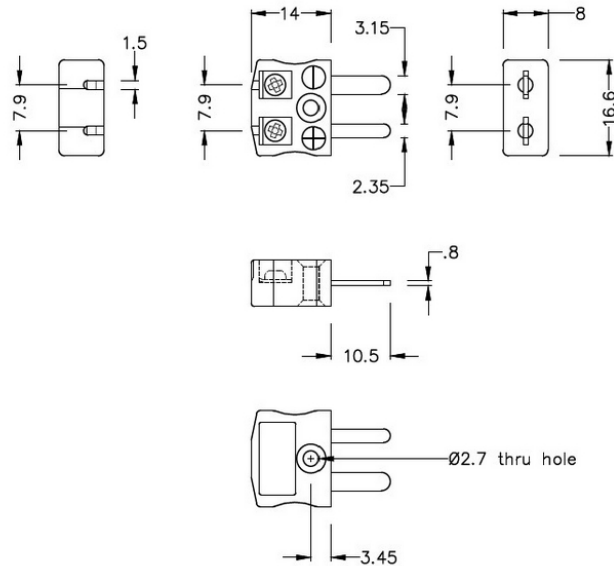

Miniature Quick Wire Thermocouple Connector Plug AM-B-MQ Type B ANSI

Miniature in-line Plug - Quick Wire
(dimensions in mm)

[Click here to view product](#)

Product Code	XE-9011-001
General Description	Easy jab-in connection for rapid termination.
Thermocouple Type	B ANSI
Connector Type	Quick Wire Plug
Connector Size	Miniature
Colour	Grey
Max. Temperature	220°C
Pins	Flat Pins
+Positive Contact	Copper
-Negative Contact	Copper