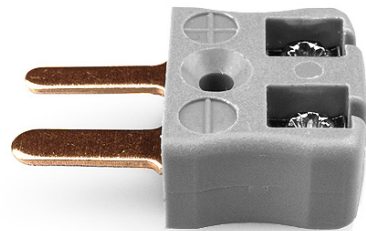

Miniature Quick Wire Thermocouple Connector Plug AM-B-MQ Type B ANSI

Miniature in-line Plug - Quick Wire
(dimensions in mm)

Labfacility are the UK's leading manufacturer of Temperature Sensors, Thermocouple Connectors and associated Temperature Instrumentation and stockings of Thermocouple Cables. The Company has been trading since 1971 and is ISO9001 accredited.

Miniature Thermocouple Connector Quick Wire Plug AM-B-MQ Type B ANSI

Miniature connector with flat plug pins. Easy jab-in connection for rapid termination. Just push-in wire & tighten screw.

Specifications**Specifications**

Product Code	XE-9011-001
General Description	Easy jab-in connection for rapid termination.
Thermocouple Type	B ANSI
Connector Type	Quick Wire Plug
Connector Size	Miniature
Colour	Grey
Max. Temperature	220°C
Pins	Flat Pins
+Positive Contact	Copper
-Negative Contact	Copper
Standards Met	BS EN 50212:1997. RoHS