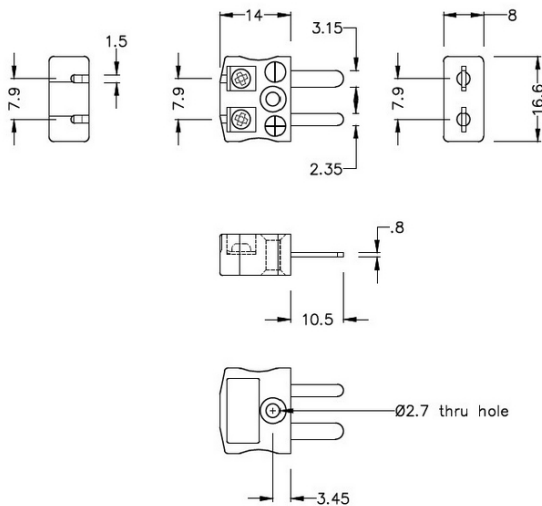

Miniature Quick Wire Thermocouple Connector Plug AM-B-MQ Type B ANSI

Miniature in-line Plug - Quick Wire
(dimensions in mm)

Labfacility are the UK's leading manufacturer of Temperature Sensors, Thermocouple Connectors and associated Temperature Instrumentation and stockings of Thermocouple Cables. The Company has been trading since 1971 and is ISO9001 accredited.

Miniature Thermocouple Connector Quick Wire Plug AM-B-MQ Type B ANSI

Miniature connector with flat plug pins. Easy jab-in connection for rapid termination. Just push-in wire & tighten screw.

Specifications**Specifications**

Product Code	XE-9011-001
General Description	Easy jab-in connection for rapid termination.
Thermocouple Type	B ANSI
Connector Type	Quick Wire Plug
Connector Size	Miniature
Colour	Grey
Max. Temperature	220°C
Pins	Flat Pins
+Positive Contact	Copper
-Negative Contact	Copper
Standards Met	BS EN 50212:1997. RoHS