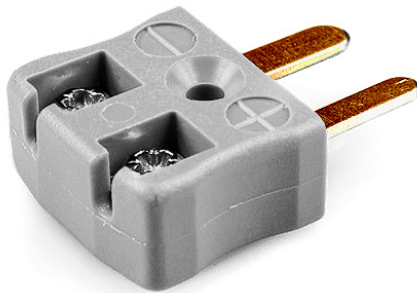

Miniature Quick Wire Thermocouple Connector Plug AM-B-MQ Type B ANSI

Miniature in-line Plug - Quick Wire
(dimensions in mm)

[Click here to view product](#)

Product Code	XE-9011-001
General Description	Easy jab-in connection for rapid termination.
Thermocouple Type	B ANSI
Connector Type	Quick Wire Plug
Connector Size	Miniature
Colour	Grey
Max. Temperature	220°C
Pins	Flat Pins
+Positive Contact	Copper
-Negative Contact	Copper