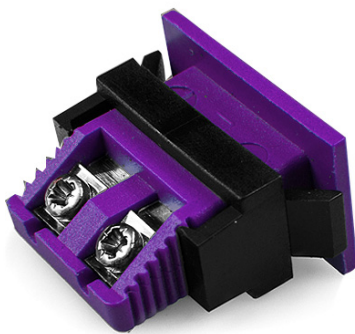

Miniature Rectangular Fascia Socket Thermocouple Connector AM-E-FF Type E ANSI

Labfacility are the UK's leading manufacturer of Temperature Sensors, Thermocouple Connectors and associated Temperature Instrumentation and stockings of Thermocouple Cables. The Company has been trading since 1971 and is ISO9001 accredited.

Miniature Rectangular Thermocouple Connector Fascia Socket AM-E-FF Type E ANSI

Nylon clip for quick, simple fixing to panel. All fascia mounting sockets are polarised by means of unequally sized pins

Specifications**Specifications**

Product Code	XE-9037-001
General Description	All fascia mounting sockets are polarised by means of unequally sized pins
Thermocouple Type	E ANSI
Connector Type	Fascia mounting socket
Connector Size	Miniature
Colour	Violet
Dimensions	See Schematic Drawing (Product Literature Tab)
Max. Temperature	120°C
+Positive Contact	Nickel Chromium
-Negative Contact	Copper Nickel
Standards Met	BS EN 50212:1997. RoHS