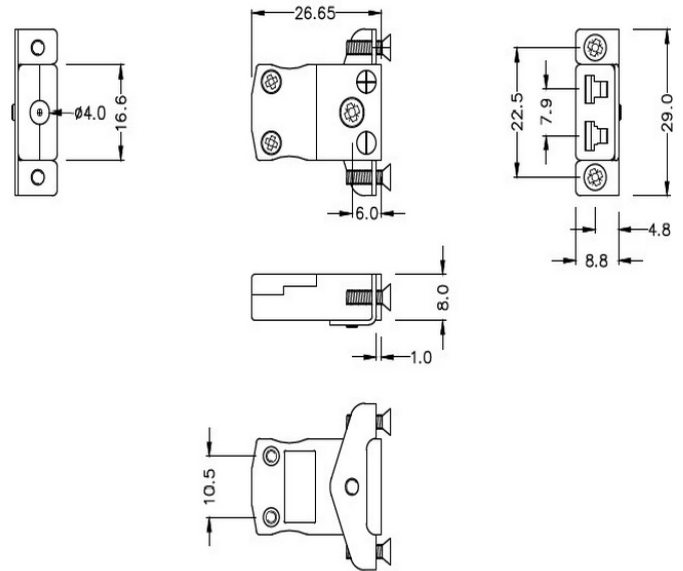

# Miniature Panel Mount Thermocouple Connector with Stainless Steel Bracket AM-R/S-SSPF Type R/S ANSI

**Miniature in-line Socket with stainless steel mounting bracket**  
 (dimensions in mm)

[Click here to view product](#)

<b>Product Code</b>	XE-1318-001
<b>General Description</b>	Fully enclosed terminals with cable port seal
<b>Thermocouple Type</b>	R/S ANSI
<b>Connector Type</b>	Socket with SS Bracket
<b>Connector Size</b>	Miniature
<b>Colour</b>	Green
<b>Max. Temperature</b>	220°C
<b>+Positive Contact</b>	Copper
<b>-Negative Contact</b>	Copper Alloy
<b>Standards Met</b>	BS EN 50212:1997. RoHS