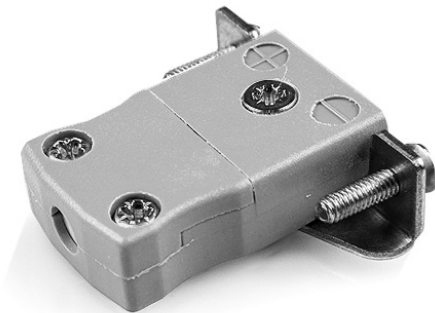

Miniature Panel Mount Thermocouple Connector with Stainless Steel Bracket AM-B-SSPF Type B ANSI

Miniature in-line Socket with stainless steel mounting bracket
 (dimensions in mm)

[Click here to view product](#)

Product Code	XE-9008-001
General Description	Fully enclosed terminals with cable port seal
Thermocouple Type	B ANSI
Connector Type	Socket with SS Bracket
Connector Size	Miniature
Colour	Grey
Max. Temperature	220°C
+Positive Contact	Copper
-Negative Contact	Copper
Standards Met	BS EN 50212:1997. RoHS