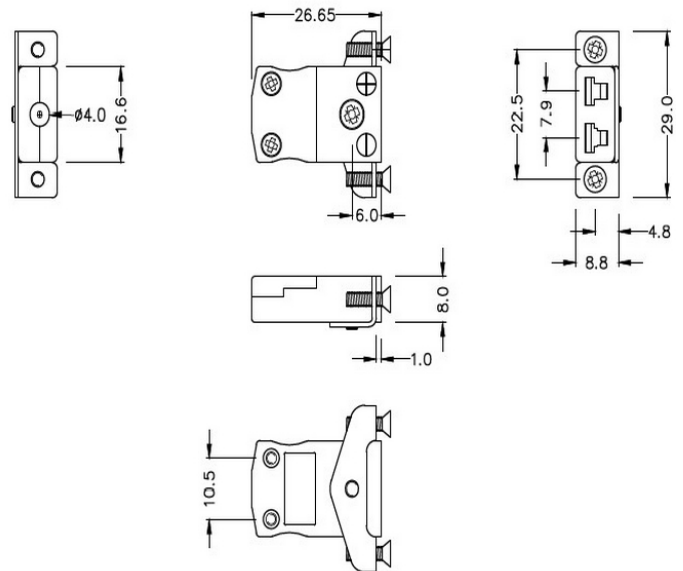

Miniature Panel Mount Thermocouple Connector with Stainless Steel Bracket AM-B-SSPF Type B ANSI

Miniature in-line Socket with stainless steel mounting bracket
 (dimensions in mm)

[Click here to view product](#)

Product Code	XE-9008-001
General Description	Fully enclosed terminals with cable port seal
Thermocouple Type	B ANSI
Connector Type	Socket with SS Bracket
Connector Size	Miniature
Colour	Grey
Max. Temperature	220°C
+Positive Contact	Copper
-Negative Contact	Copper
Standards Met	BS EN 50212:1997. RoHS