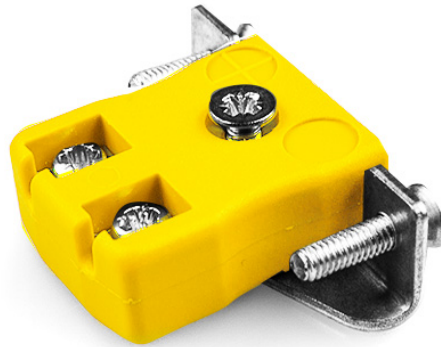

Miniature Quick Wire Panel Mount Thermocouple Connector Stainless Steel Bracket AM-K-SSPFQ Type K ANSI

Miniature Socket -

Quick Wire with stainless steel mounting bracket

(dimensions in mm)

Labfacility are the UK's leading manufacturer of Temperature Sensors, Thermocouple Connectors and associated Temperature Instrumentation and stockings of Thermocouple Cables. The Company has been trading since 1971 and is ISO9001 accredited.

**Miniature Quick Wire Thermocouple Connector Panel Mount with Stainless Steel Bracket AM-K-SSPFQ Type
K ANSI**

Miniature size sockets supplied with stainless steel brackets, allows quick, reliable, rugged fitting into panel

Specifications**Specifications**

Product Code	XE-1136-001
General Description	Contacts are polarized to ensure correct connection
Thermocouple Type	K ANSI
Connector Type	Quick Wire Socket with SS Bracket
Connector Size	Miniature
Colour	Yellow
Max. Temperature	220°C
+Positive Contact	Nickel Chromium
-Negative Contact	Nickel Alloy
Standards Met	BS EN 50212:1997. RoHS