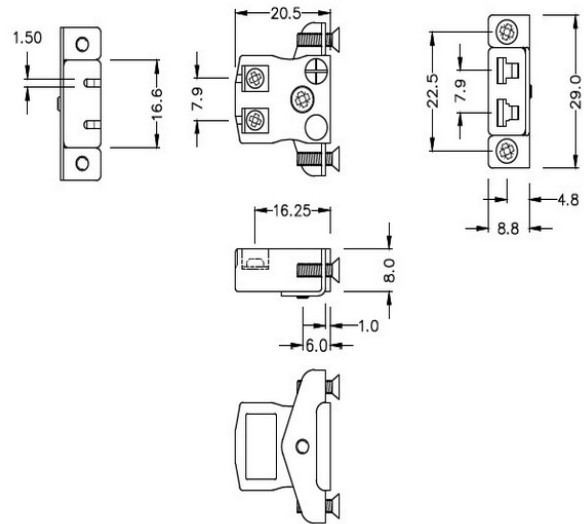

# Miniature Quick Wire Panel Mount Thermocouple Connector Stainless Steel Bracket AM-K-SSPFQ Type K ANSI

**Miniature Socket -  
Quick Wire with stainless steel mounting bracket**  
(dimensions in mm)

[Click here to view product](#)

<b>Product Code</b>	XE-1136-001
<b>General Description</b>	Contacts are polarized to ensure correct connection
<b>Thermocouple Type</b>	K ANSI
<b>Connector Type</b>	Quick Wire Socket with SS Bracket
<b>Connector Size</b>	Miniature
<b>Colour</b>	Yellow
<b>Max. Temperature</b>	220°C
<b>+Positive Contact</b>	Nickel Chromium
<b>-Negative Contact</b>	Nickel Alloy
<b>Standards Met</b>	BS EN 50212:1997. RoHS