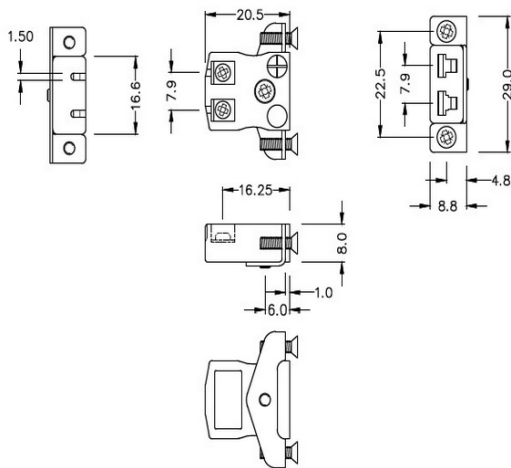

Miniature Quick Wire Panel Mount Thermocouple Connector Stainless Steel Bracket AM-K-SSPFQ Type K ANSI

Miniature Socket -

Quick Wire with stainless steel mounting bracket

(dimensions in mm)

Labfacility are the UK's leading manufacturer of Temperature Sensors, Thermocouple Connectors and associated Temperature Instrumentation and stockings of Thermocouple Cables. The Company has been trading since 1971 and is ISO9001 accredited.

**Miniature Quick Wire Thermocouple Connector Panel Mount with Stainless Steel Bracket AM-K-SSPFQ Type
K ANSI**

Miniature size sockets supplied with stainless steel brackets, allows quick, reliable, rugged fitting into panel

Specifications**Specifications**

Product Code	XE-1136-001
General Description	Contacts are polarized to ensure correct connection
Thermocouple Type	K ANSI
Connector Type	Quick Wire Socket with SS Bracket
Connector Size	Miniature
Colour	Yellow
Max. Temperature	220°C
+Positive Contact	Nickel Chromium
-Negative Contact	Nickel Alloy
Standards Met	BS EN 50212:1997. RoHS