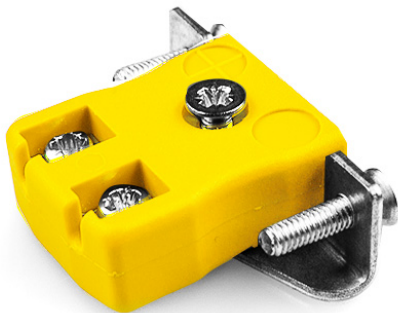

# Miniature Quick Wire Panel Mount Thermocouple Connector Stainless Steel Bracket AM-K-SSPFQ Type K ANSI

**Miniature Socket -  
Quick Wire with stainless steel mounting bracket**  
(dimensions in mm)

[Click here to view product](#)

<b>Product Code</b>	XE-1136-001
<b>General Description</b>	Contacts are polarized to ensure correct connection
<b>Thermocouple Type</b>	K ANSI
<b>Connector Type</b>	Quick Wire Socket with SS Bracket
<b>Connector Size</b>	Miniature
<b>Colour</b>	Yellow
<b>Max. Temperature</b>	220°C
<b>+Positive Contact</b>	Nickel Chromium
<b>-Negative Contact</b>	Nickel Alloy
<b>Standards Met</b>	BS EN 50212:1997. RoHS