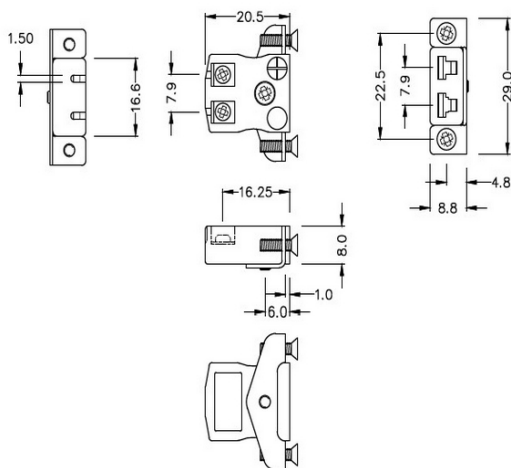

# Miniature Quick Wire Panel Mount Thermocouple Connector Stainless Steel Bracket Type J ANSI

**Miniature Socket -**

**Quick Wire with stainless steel mounting bracket**

(dimensions in mm)

Labfacility are the UK's leading manufacturer of Temperature Sensors, Thermocouple Connectors and associated Temperature Instrumentation and stockings of Thermocouple Cables. The Company has been trading since 1971 and is ISO9001 accredited.

**Miniature Quick Wire Thermocouple Connector Panel Mount with Stainless Steel Bracket AM-J-SSPFQ Type J ANSI**

Miniature size sockets supplied with stainless steel brackets, allows quick, reliable, rugged fitting into panel

**Specifications****Specifications**

<b>Product Code</b>	XE-9066-001
<b>General Description</b>	Contacts are polarized to ensure correct connection
<b>Thermocouple Type</b>	J ANSI
<b>Connector Type</b>	Quick Wire Socket with SS Bracket
<b>Connector Size</b>	Miniature
<b>Colour</b>	Black
<b>Max. Temperature</b>	220°C
<b>+Positive Contact</b>	Iron
<b>-Negative Contact</b>	Copper Nickel
<b>Standards Met</b>	BS EN 50212:1997. RoHS