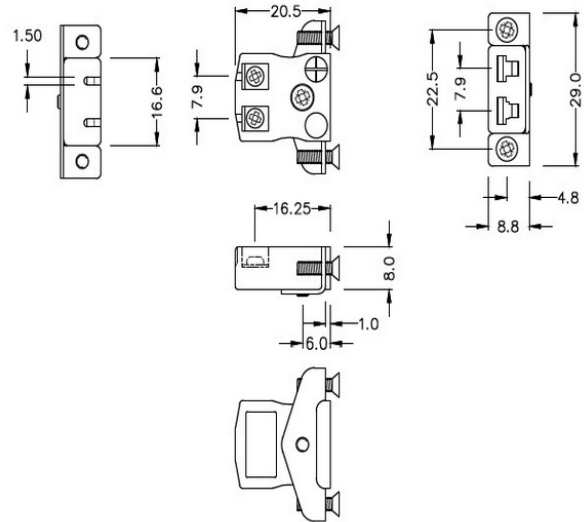

Miniature Quick Wire Panel Mount Thermocouple Connector Stainless Steel Bracket Type J ANSI

**Miniature Socket -
Quick Wire with stainless steel mounting bracket**
(dimensions in mm)

[Click here to view product](#)

Product Code	XE-9066-001
General Description	Contacts are polarized to ensure correct connection
Thermocouple Type	J ANSI
Connector Type	Quick Wire Socket with SS Bracket
Connector Size	Miniature
Colour	Black
Max. Temperature	220°C
+Positive Contact	Iron
-Negative Contact	Copper Nickel
Standards Met	BS EN 50212:1997. RoHS