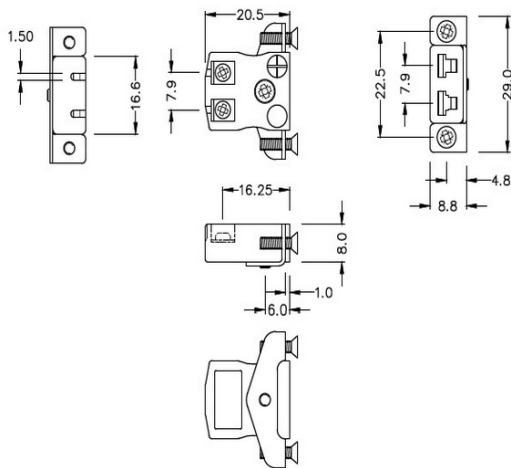

# Miniature Quick Wire Panel Mount Thermocouple Connector Stainless Steel Bracket Type J ANSI

**Miniature Socket -**

**Quick Wire with stainless steel mounting bracket**

(dimensions in mm)

Labfacility are the UK's leading manufacturer of Temperature Sensors, Thermocouple Connectors and associated Temperature Instrumentation and stockings of Thermocouple Cables. The Company has been trading since 1971 and is ISO9001 accredited.

**Miniature Quick Wire Thermocouple Connector Panel Mount with Stainless Steel Bracket AM-J-SSPFQ Type  
J ANSI**

Miniature size sockets supplied with stainless steel brackets, allows quick, reliable, rugged fitting into panel

**Specifications****Specifications**

<b>Product Code</b>	XE-9066-001
<b>General Description</b>	Contacts are polarized to ensure correct connection
<b>Thermocouple Type</b>	J ANSI
<b>Connector Type</b>	Quick Wire Socket with SS Bracket
<b>Connector Size</b>	Miniature
<b>Colour</b>	Black
<b>Max. Temperature</b>	220°C
<b>+Positive Contact</b>	Iron
<b>-Negative Contact</b>	Copper Nickel
<b>Standards Met</b>	BS EN 50212:1997. RoHS