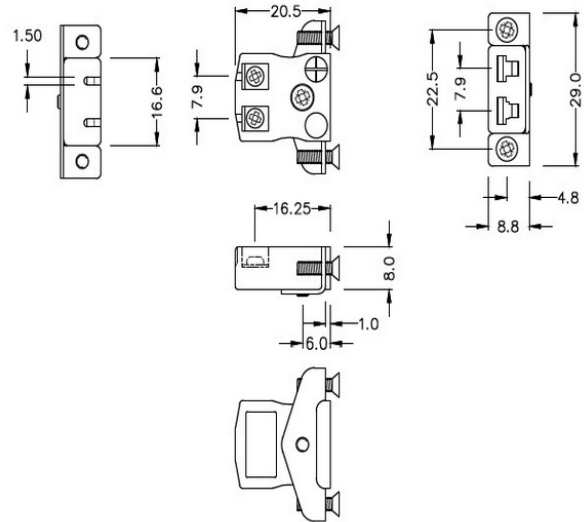

Miniature Quick Wire Panel Mount Thermocouple Connector Stainless Steel Bracket AM-T-SSPFQ Type T ANSI

**Miniature Socket -
Quick Wire with stainless steel mounting bracket**
(dimensions in mm)

[Click here to view product](#)

Product Code	XE-1226-001
General Description	Contacts are polarized to ensure correct connection
Thermocouple Type	T ANSI
Connector Type	Quick Wire Socket with SS Bracket
Connector Size	Miniature
Colour	Brown
Max. Temperature	220°C
+Positive Contact	Copper
-Negative Contact	Copper Nickel
Standards Met	BS EN 50212:1997. RoHS