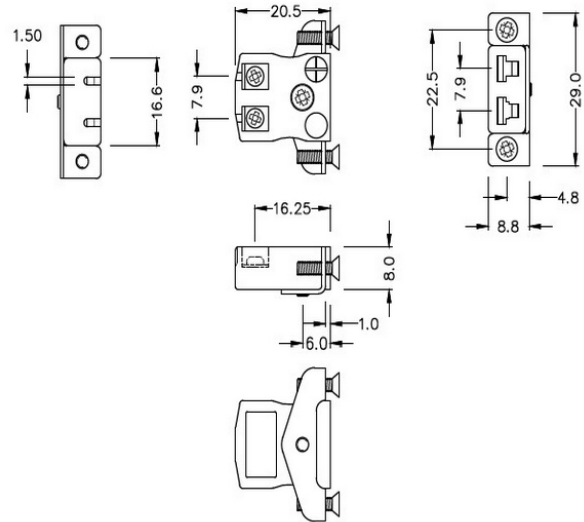

Miniature Quick Wire Panel Mount Thermocouple Connector Stainless Steel Bracket AM-R/S-SSPFQ Type R/S ANSI

**Miniature Socket -
Quick Wire with stainless steel mounting bracket**
(dimensions in mm)

[Click here to view product](#)

Product Code	XE-1316-001
General Description	Contacts are polarized to ensure correct connection
Thermocouple Type	R/S IEC
Connector Type	Quick Wire Socket with SS Bracket
Connector Size	Miniature
Colour	Green
Max. Temperature	220°C
+Positive Contact	Copper
-Negative Contact	Copper Alloy
Standards Met	BS EN 50212:1997. RoHS