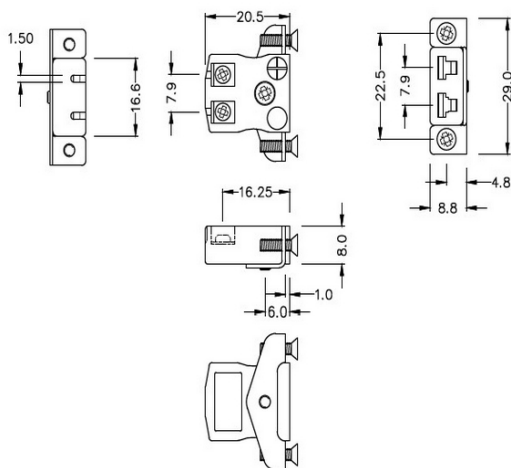

# Miniature Quick Wire Panel Mount Thermocouple Connector Stainless Steel Bracket AM-R/S-SSPFQ Type R/S ANSI

**Miniature Socket -**

**Quick Wire with stainless steel mounting bracket**

(dimensions in mm)

**Miniature Quick Wire Thermocouple Connector Panel Mount with Stainless Steel Bracket AM-R/S-SSPFQ  
Type R/S ANSI**

Miniature size sockets supplied with stainless steel brackets, allows quick, reliable, rugged fitting into panel

**Specifications****Specifications**

<b>Product Code</b>	XE-1316-001
<b>General Description</b>	Contacts are polarized to ensure correct connection
<b>Thermocouple Type</b>	R/S IEC
<b>Connector Type</b>	Quick Wire Socket with SS Bracket
<b>Connector Size</b>	Miniature
<b>Colour</b>	Green
<b>Max. Temperature</b>	220°C
<b>+Positive Contact</b>	Copper
<b>-Negative Contact</b>	Copper Alloy
<b>Standards Met</b>	BS EN 50212:1997. RoHS