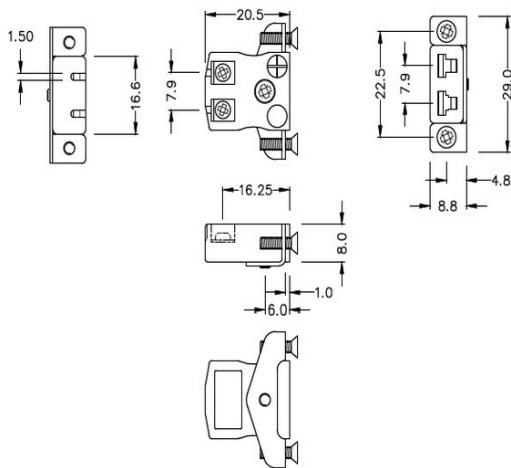

Miniature Quick Wire Panel Mount Thermocouple Connector Stainless Steel Bracket AM-E-SSPFQ Type E ANSI

Miniature Socket -

Quick Wire with stainless steel mounting bracket

(dimensions in mm)

Labfacility are the UK's leading manufacturer of Temperature Sensors, Thermocouple Connectors and associated Temperature Instrumentation and stockings of Thermocouple Cables. The Company has been trading since 1971 and is ISO9001 accredited.

Miniature Quick Wire Thermocouple Connector Panel Mount with Stainless Steel Bracket AM-E-SSPFQ Type E ANSI

Miniature size sockets supplied with stainless steel brackets, allows quick, reliable, rugged fitting into panel

Specifications**Specifications**

| | |
|----------------------------|---|
| Product Code | XE-9036-001 |
| General Description | Contacts are polarized to ensure correct connection |
| Thermocouple Type | E IEC |
| Connector Type | Quick Wire Socket with SS Bracket |
| Connector Size | Miniature |
| Colour | Violet |
| Max. Temperature | 220°C |
| +Positive Contact | Nickel Chromium |
| -Negative Contact | Copper Nickel |
| Standards Met | BS EN 50212:1997. RoHS |