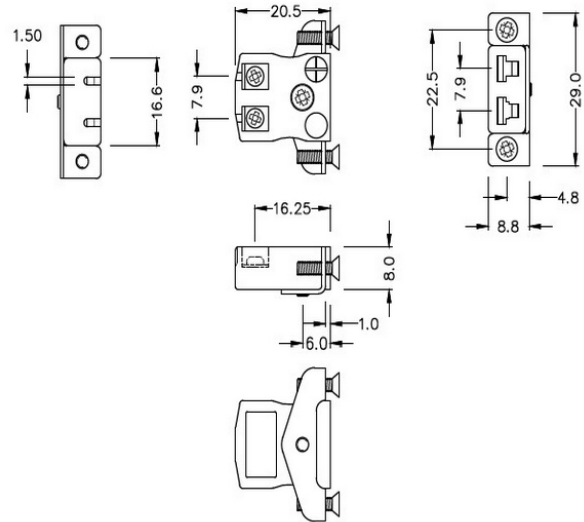

# Miniature Quick Wire Panel Mount Thermocouple Connector Stainless Steel Bracket AM-E-SSPFQ Type E ANSI

**Miniature Socket -  
Quick Wire with stainless steel mounting bracket**  
(dimensions in mm)

[Click here to view product](#)

<b>Product Code</b>	XE-9036-001
<b>General Description</b>	Contacts are polarized to ensure correct connection
<b>Thermocouple Type</b>	E IEC
<b>Connector Type</b>	Quick Wire Socket with SS Bracket
<b>Connector Size</b>	Miniature
<b>Colour</b>	Violet
<b>Max. Temperature</b>	220°C
<b>+Positive Contact</b>	Nickel Chromium
<b>-Negative Contact</b>	Copper Nickel
<b>Standards Met</b>	BS EN 50212:1997. RoHS