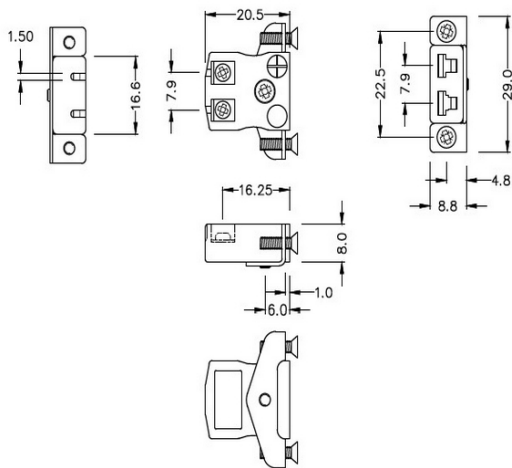

Miniature Quick Wire Panel Mount Thermocouple Connector Stainless Steel Bracket AM-E-SSPFQ Type E ANSI

Miniature Socket -

Quick Wire with stainless steel mounting bracket

(dimensions in mm)

Labfacility are the UK's leading manufacturer of Temperature Sensors, Thermocouple Connectors and associated Temperature Instrumentation and stockings of Thermocouple Cables. The Company has been trading since 1971 and is ISO9001 accredited.

Miniature Quick Wire Thermocouple Connector Panel Mount with Stainless Steel Bracket AM-E-SSPFQ Type E ANSI

Miniature size sockets supplied with stainless steel brackets, allows quick, reliable, rugged fitting into panel

Specifications**Specifications**

Product Code	XE-9036-001
General Description	Contacts are polarized to ensure correct connection
Thermocouple Type	E IEC
Connector Type	Quick Wire Socket with SS Bracket
Connector Size	Miniature
Colour	Violet
Max. Temperature	220°C
+Positive Contact	Nickel Chromium
-Negative Contact	Copper Nickel
Standards Met	BS EN 50212:1997. RoHS