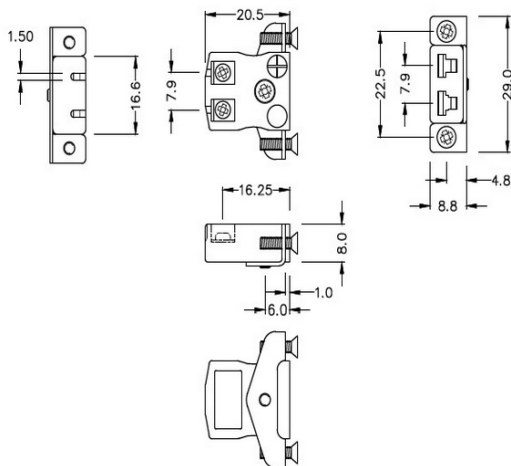

Miniature Quick Wire Panel Mount Thermocouple Connector Stainless Steel Bracket AM-E-SSPFQ Type E ANSI

Miniature Socket -

Quick Wire with stainless steel mounting bracket

(dimensions in mm)

Labfacility are the UK's leading manufacturer of Temperature Sensors, Thermocouple Connectors and associated Temperature Instrumentation and stockings of Thermocouple Cables. The Company has been trading since 1971 and is ISO9001 accredited.

Miniature Quick Wire Thermocouple Connector Panel Mount with Stainless Steel Bracket AM-E-SSPFQ Type E ANSI

Miniature size sockets supplied with stainless steel brackets, allows quick, reliable, rugged fitting into panel

Specifications**Specifications**

Product Code	XE-9036-001
General Description	Contacts are polarized to ensure correct connection
Thermocouple Type	E IEC
Connector Type	Quick Wire Socket with SS Bracket
Connector Size	Miniature
Colour	Violet
Max. Temperature	220°C
+Positive Contact	Nickel Chromium
-Negative Contact	Copper Nickel
Standards Met	BS EN 50212:1997. RoHS