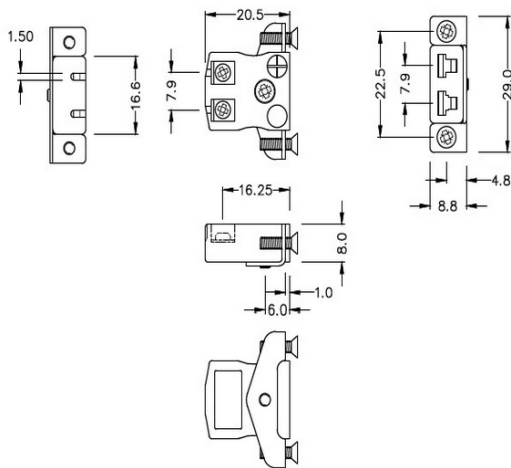

Miniature Quick Wire Panel Mount Thermocouple Connector Stainless Steel Bracket AM-E-SSPFQ Type E ANSI

Miniature Socket -

Quick Wire with stainless steel mounting bracket

(dimensions in mm)

Labfacility are the UK's leading manufacturer of Temperature Sensors, Thermocouple Connectors and associated Temperature Instrumentation and stockings of Thermocouple Cables. The Company has been trading since 1971 and is ISO9001 accredited.

Miniature Quick Wire Thermocouple Connector Panel Mount with Stainless Steel Bracket AM-E-SSPFQ Type E ANSI

Miniature size sockets supplied with stainless steel brackets, allows quick, reliable, rugged fitting into panel

Specifications**Specifications**

Product Code	XE-9036-001
General Description	Contacts are polarized to ensure correct connection
Thermocouple Type	E IEC
Connector Type	Quick Wire Socket with SS Bracket
Connector Size	Miniature
Colour	Violet
Max. Temperature	220°C
+Positive Contact	Nickel Chromium
-Negative Contact	Copper Nickel
Standards Met	BS EN 50212:1997. RoHS