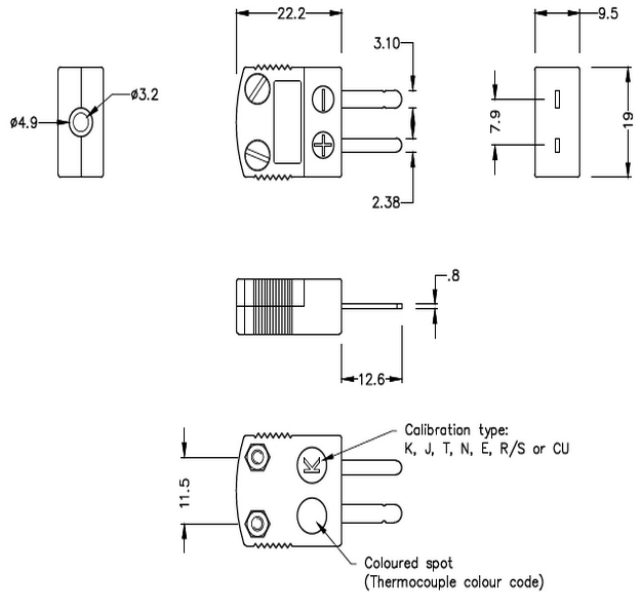

# Miniature High-Temperature (650°C) Ceramic Thermocouple Plug AM-J-M-HTC Type J ANSI

**Miniature Hi-Temp Ceramic in-line Plug - HTC**  
(dimensions in mm)

[Click here to view product](#)

<b>Product Code</b>	XE-9073-001
---------------------	-------------