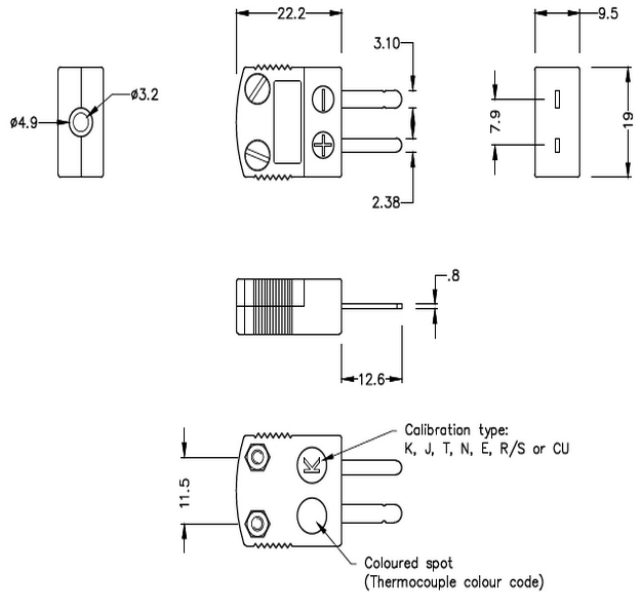

# Miniature High-Temperature (650°C) Ceramic Thermocouple Plug AM-R/S-M-HTC Type R/S ANSI

**Miniature Hi-Temp Ceramic in-line Plug - HTC**  
(dimensions in mm)

[Click here to view product](#)

<b>Product Code</b>	XE-1323-001
---------------------	-------------