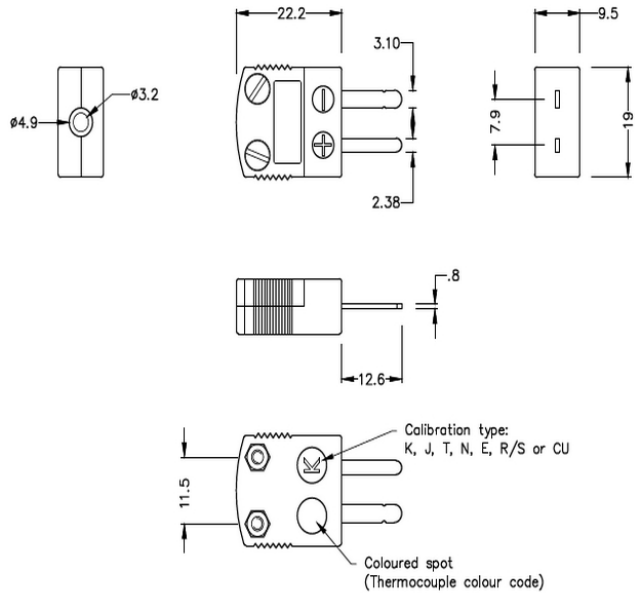

Miniature High-Temperature (650°C) Ceramic Thermocouple Plug AM-E-M-HTC Type E ANSI

Miniature Hi-Temp Ceramic in-line Plug - HTC
(dimensions in mm)

[Click here to view product](#)

| | |
|---------------------|-------------|
| Product Code | XE-9043-001 |
|---------------------|-------------|