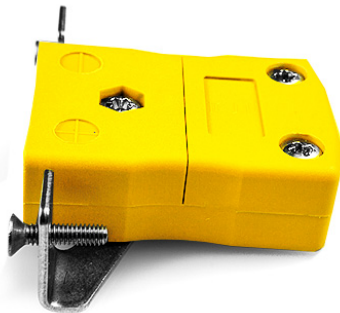

Standard Panel Mount Thermocouple Connector with Stainless Steel Bracket AS-K-SSPF Type K ANSI

Standard in-line Socket with stainless steel mounting bracket
(dimensions in mm)

[Click here to view product](#)

Product Code	XE-1438-001
General Description	Intended for use in more industrial processes but can be used in all applications as desired
Thermocouple Type	K ANSI
Connector Type	Socket with SS Bracket
Connector Size	Standard
Colour	Yellow
Max. Temperature	220°C
+Positive Contact	Nickel Chromium
-Negative Contact	Nickel Alloy