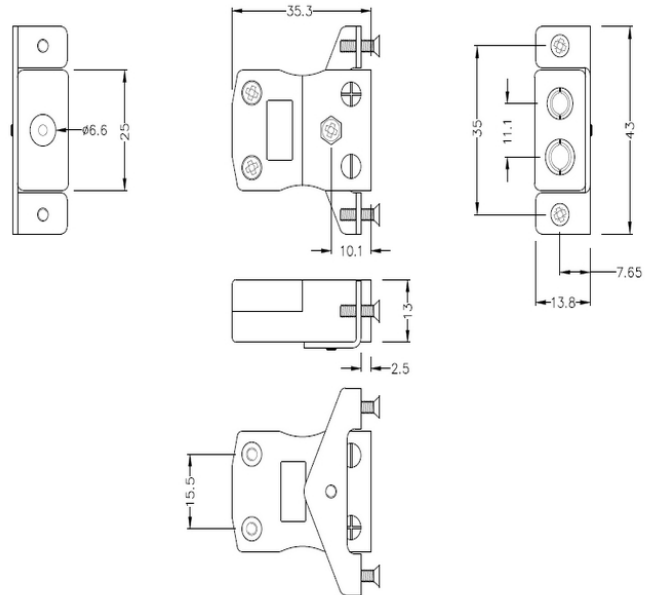

Standard Panel Mount Thermocouple Connector with Stainless Steel Bracket AS-K-SSPF Type K ANSI

Standard in-line Socket with stainless steel mounting bracket
(dimensions in mm)

[Click here to view product](#)

Product Code	XE-1438-001
General Description	Intended for use in more industrial processes but can be used in all applications as desired
Thermocouple Type	K ANSI
Connector Type	Socket with SS Bracket
Connector Size	Standard
Colour	Yellow
Max. Temperature	220°C
+Positive Contact	Nickel Chromium
-Negative Contact	Nickel Alloy