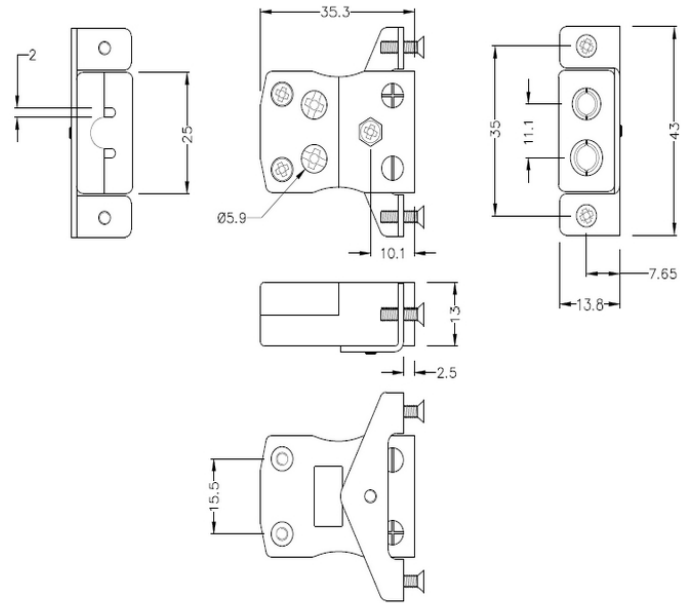

# Standard Quick Wire Panel Mount with Stainless Steel Bracket AS-K-SSPFQ Type K ANSI

**Standard Socket - Quick Wire with stainless steel mounting bracket**  
(dimensions in mm)

[Click here to view product](#)

<b>Product Code</b>	XE-1439-001
<b>General Description</b>	Easy 'jab-in' connection for rapid termination, just push wire in and tighten screw
<b>Thermocouple Type</b>	K ANSI
<b>Connector Type</b>	Quick Wire Socket with SS Bracket
<b>Connector Size</b>	Standard
<b>Colour</b>	Yellow
<b>Max. Temperature</b>	220°C
<b>+Positive Contact</b>	Nickel Chromium
<b>-Negative Contact</b>	Nickel Alloy
<b>Standards Met</b>	BS EN 50212:1997. RoHS