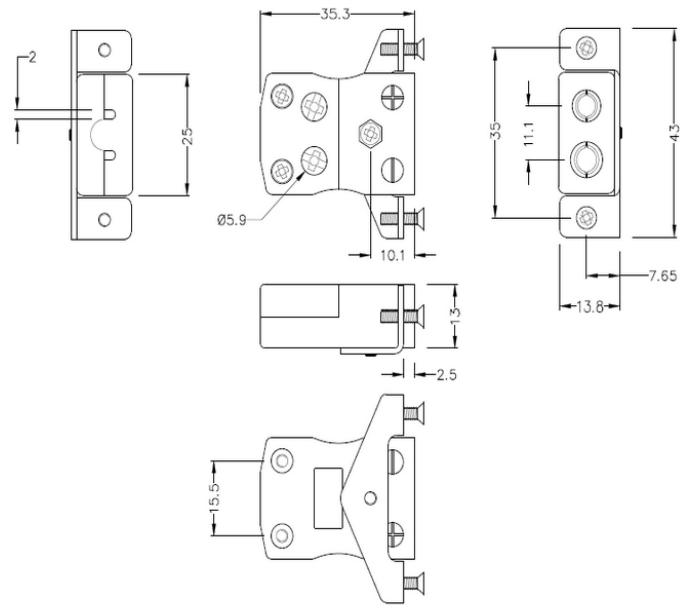

Standard Quick Wire Panel Mount with Stainless Steel Bracket AS-J-SSPFQ Type J ANSI

Standard Socket - Quick Wire with stainless steel mounting bracket
 (dimensions in mm)

[Click here to view product](#)

Product Code	XE-9139-001
General Description	Easy 'jab-in' connection for rapid termination, just push wire in and tighten screw
Thermocouple Type	J ANSI
Connector Type	Quick Wire Socket with SS Bracket
Connector Size	Standard
Colour	Black
Max. Temperature	220°C
+Positive Contact	Iron
-Negative Contact	Copper Nickel
Standards Met	BS EN 50212:1997. RoHS