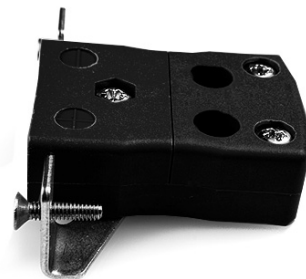

## Standard Quick Wire Panel Mount with Stainless Steel Bracket AS-J-SSPFQ Type J ANSI

**Standard Socket - Quick Wire with stainless steel mounting bracket**  
(dimensions in mm)

Labfacility are the UK's leading manufacturer of Temperature Sensors, Thermocouple Connectors and associated Temperature Instrumentation and stockings of Thermocouple Cables. The Company has been trading since 1971 and is ISO9001 accredited.

**Standard Quick Wire Panel Mount Thermocouple Connector with Stainless Steel Bracket AS-J-SSPFQ Type J ANSI**

Intended for use in more industrial processes but can be used in all applications as desired. Easy 'jab-in' connection for rapid termination, just push wire in and tighten screw

**Specifications****Specifications**

<b>Product Code</b>	XE-9139-001
<b>General Description</b>	Easy 'jab-in' connection for rapid termination, just push wire in and tighten screw
<b>Thermocouple Type</b>	J ANSI
<b>Connector Type</b>	Quick Wire Socket with SS Bracket
<b>Connector Size</b>	Standard
<b>Colour</b>	Black
<b>Max. Temperature</b>	220°C
<b>+Positive Contact</b>	Iron
<b>-Negative Contact</b>	Copper Nickel
<b>Standards Met</b>	BS EN 50212:1997. RoHS