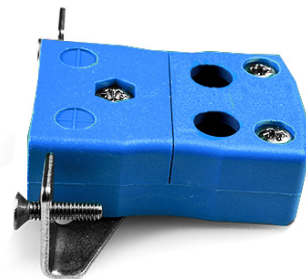

# Standard Quick Wire Panel Mount with Stainless Steel Bracket AS-T-SSPFQ Type T ANSI

**Standard Socket - Quick Wire with stainless steel mounting bracket**  
(dimensions in mm)

Labfacility are the UK's leading manufacturer of Temperature Sensors, Thermocouple Connectors and associated Temperature Instrumentation and stockings of Thermocouple Cables. The Company has been trading since 1971 and is ISO9001 accredited.

**Standard Quick Wire Panel Mount Thermocouple Connector with Stainless Steel Bracket AS-T-SSPFQ Type T ANSI**

Intended for use in more industrial processes but can be used in all applications as desired. Easy 'jab-in' connection for rapid termination, just push wire in and tighten screw

**Specifications****Specifications**

<b>Product Code</b>	XE-1529-001
<b>General Description</b>	Easy 'jab-in' connection for rapid termination, just push wire in and tighten screw
<b>Thermocouple Type</b>	T ANSI
<b>Connector Type</b>	Quick Wire Socket with SS Bracket
<b>Connector Size</b>	Standard
<b>Colour</b>	Blue
<b>Max. Temperature</b>	220°C
<b>+Positive Contact</b>	Copper
<b>-Negative Contact</b>	Copper Nickel
<b>Standards Met</b>	BS EN 50212:1997. RoHS