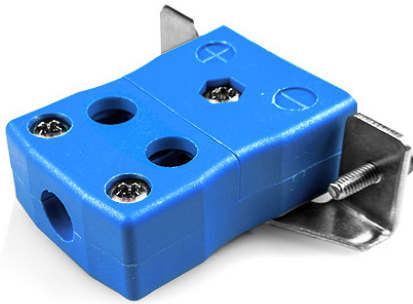

Standard Quick Wire Panel Mount with Stainless Steel Bracket AS-T-SSPFQ Type T ANSI

Standard Socket - Quick Wire with stainless steel mounting bracket
 (dimensions in mm)

[Click here to view product](#)

Product Code	XE-1529-001
General Description	Easy 'jab-in' connection for rapid termination, just push wire in and tighten screw
Thermocouple Type	T ANSI
Connector Type	Quick Wire Socket with SS Bracket
Connector Size	Standard
Colour	Blue
Max. Temperature	220°C
+Positive Contact	Copper
-Negative Contact	Copper Nickel
Standards Met	BS EN 50212:1997. RoHS