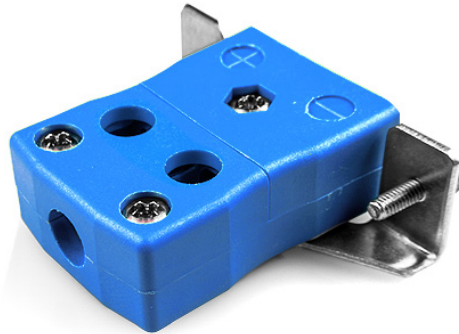

# Standard Quick Wire Panel Mount with Stainless Steel Bracket AS-T-SSPFQ Type T ANSI

**Standard Socket - Quick Wire with stainless steel mounting bracket**  
(dimensions in mm)

Labfacility are the UK's leading manufacturer of Temperature Sensors, Thermocouple Connectors and associated Temperature Instrumentation and stockings of Thermocouple Cables. The Company has been trading since 1971 and is ISO9001 accredited.

**Standard Quick Wire Panel Mount Thermocouple Connector with Stainless Steel Bracket AS-T-SSPFQ Type T ANSI**

Intended for use in more industrial processes but can be used in all applications as desired. Easy 'jab-in' connection for rapid termination, just push wire in and tighten screw

**Specifications****Specifications**

<b>Product Code</b>	XE-1529-001
<b>General Description</b>	Easy 'jab-in' connection for rapid termination, just push wire in and tighten screw
<b>Thermocouple Type</b>	T ANSI
<b>Connector Type</b>	Quick Wire Socket with SS Bracket
<b>Connector Size</b>	Standard
<b>Colour</b>	Blue
<b>Max. Temperature</b>	220°C
<b>+Positive Contact</b>	Copper
<b>-Negative Contact</b>	Copper Nickel
<b>Standards Met</b>	BS EN 50212:1997. RoHS