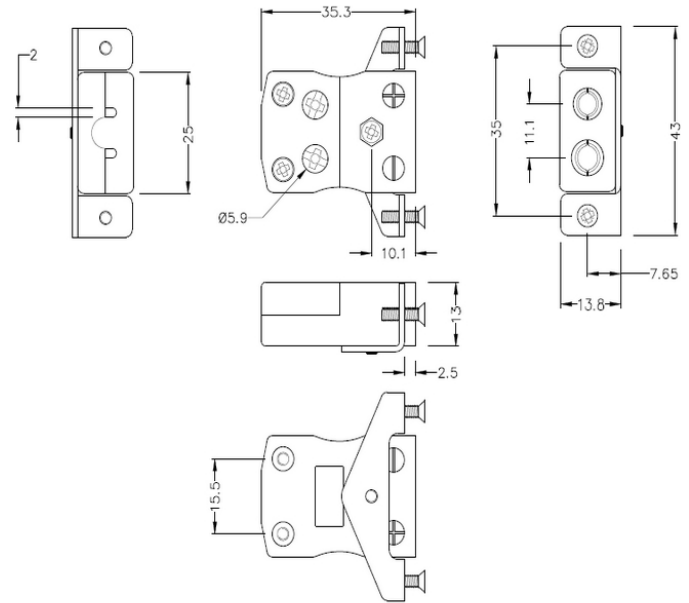

Standard Quick Wire Panel Mount with Stainless Steel Bracket AS-T-SSPFQ Type T ANSI

Standard Socket - Quick Wire with stainless steel mounting bracket
 (dimensions in mm)

[Click here to view product](#)

Product Code	XE-1529-001
General Description	Easy 'jab-in' connection for rapid termination, just push wire in and tighten screw
Thermocouple Type	T ANSI
Connector Type	Quick Wire Socket with SS Bracket
Connector Size	Standard
Colour	Blue
Max. Temperature	220°C
+Positive Contact	Copper
-Negative Contact	Copper Nickel
Standards Met	BS EN 50212:1997. RoHS