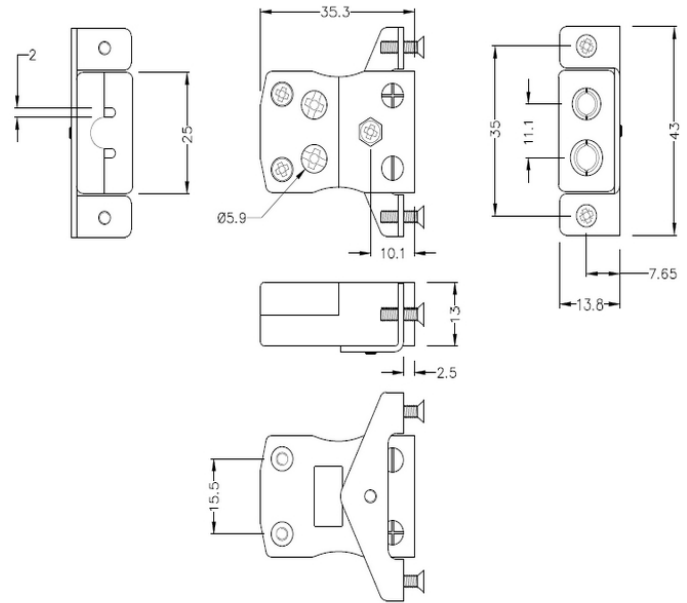

## Standard Quick Wire Panel Mount with Stainless Steel Bracket AS-R/S-SSPFQ Type R/S ANSI

**Standard Socket - Quick Wire with stainless steel mounting bracket**  
(dimensions in mm)

[Click here to view product](#)

<b>Product Code</b>	XE-1619-001
<b>General Description</b>	Easy 'jab-in' connection for rapid termination, just push wire in and tighten screw
<b>Thermocouple Type</b>	R/S ANSI
<b>Connector Type</b>	Quick Wire Socket with SS Bracket
<b>Connector Size</b>	Standard
<b>Colour</b>	Green
<b>Max. Temperature</b>	220°C
<b>+Positive Contact</b>	Copper
<b>-Negative Contact</b>	Copper Alloy
<b>Standards Met</b>	BS EN 50212:1997. RoHS