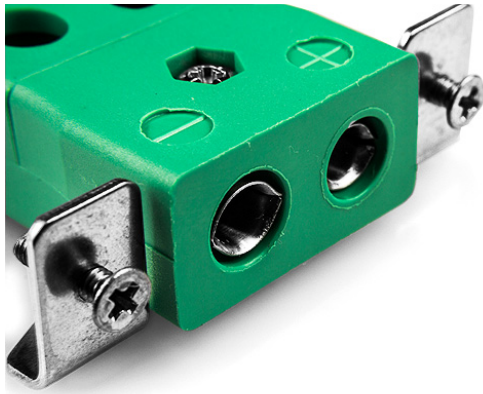

## Standard Quick Wire Panel Mount with Stainless Steel Bracket AS-R/S-SSPFQ Type R/S ANSI

**Standard Socket - Quick Wire with stainless steel mounting bracket**  
(dimensions in mm)

[Click here to view product](#)

<b>Product Code</b>	XE-1619-001
<b>General Description</b>	Easy 'jab-in' connection for rapid termination, just push wire in and tighten screw
<b>Thermocouple Type</b>	R/S ANSI
<b>Connector Type</b>	Quick Wire Socket with SS Bracket
<b>Connector Size</b>	Standard
<b>Colour</b>	Green
<b>Max. Temperature</b>	220°C
<b>+Positive Contact</b>	Copper
<b>-Negative Contact</b>	Copper Alloy
<b>Standards Met</b>	BS EN 50212:1997. RoHS