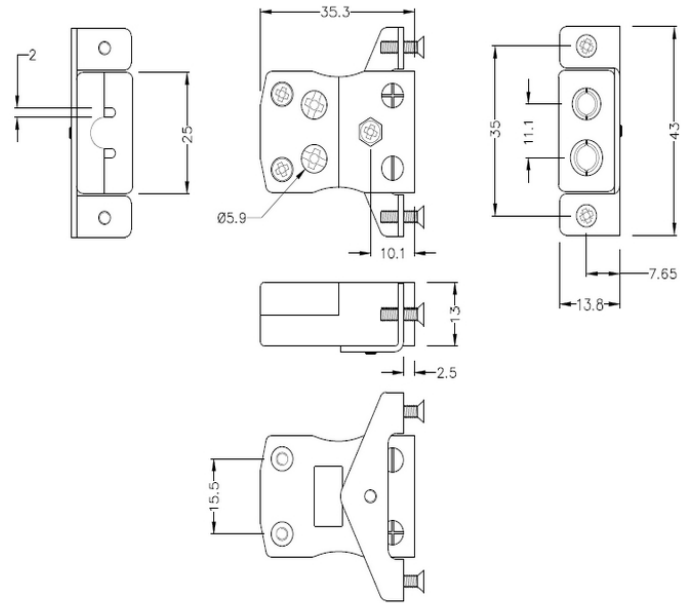

Standard Quick Wire Panel Mount with Stainless Steel Bracket AS-B-SSPFQ Type B ANSI

Standard Socket - Quick Wire with stainless steel mounting bracket
(dimensions in mm)

[Click here to view product](#)

Product Code	XE-9099-001
General Description	Easy 'jab-in' connection for rapid termination, just push wire in and tighten screw
Thermocouple Type	B ANSI
Connector Type	Quick Wire Socket with SS Bracket
Connector Size	Standard
Colour	Grey
Max. Temperature	220°C
+Positive Contact	Copper
-Negative Contact	Copper
Standards Met	BS EN 50212:1997. RoHS