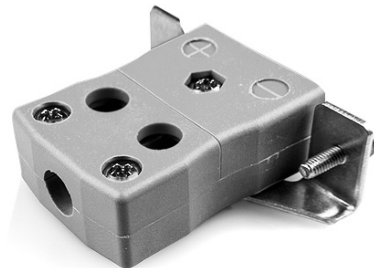

# Standard Quick Wire Panel Mount with Stainless Steel Bracket AS-B-SSPFQ Type B ANSI

**Standard Socket - Quick Wire with stainless steel mounting bracket**  
(dimensions in mm)

Labfacility are the UK's leading manufacturer of Temperature Sensors, Thermocouple Connectors and associated Temperature Instrumentation and stockings of Thermocouple Cables. The Company has been trading since 1971 and is ISO9001 accredited.

**Standard Quick Wire Panel Mount Thermocouple Connector with Stainless Steel Bracket AS-B-SSPFQ Type B ANSI**

Intended for use in more industrial processes but can be used in all applications as desired. Easy 'jab-in' connection for rapid termination, just push wire in and tighten screw

**Specifications****Specifications**

<b>Product Code</b>	XE-9099-001
<b>General Description</b>	Easy 'jab-in' connection for rapid termination, just push wire in and tighten screw
<b>Thermocouple Type</b>	B ANSI
<b>Connector Type</b>	Quick Wire Socket with SS Bracket
<b>Connector Size</b>	Standard
<b>Colour</b>	Grey
<b>Max. Temperature</b>	220°C
<b>+Positive Contact</b>	Copper
<b>-Negative Contact</b>	Copper
<b>Standards Met</b>	BS EN 50212:1997. RoHS