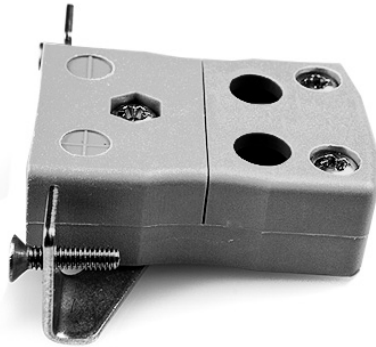

# Standard Quick Wire Panel Mount with Stainless Steel Bracket AS-B-SSPFQ Type B ANSI

**Standard Socket - Quick Wire with stainless steel mounting bracket**  
(dimensions in mm)

Labfacility are the UK's leading manufacturer of Temperature Sensors, Thermocouple Connectors and associated Temperature Instrumentation and stockings of Thermocouple Cables. The Company has been trading since 1971 and is ISO9001 accredited.

**Standard Quick Wire Panel Mount Thermocouple Connector with Stainless Steel Bracket AS-B-SSPFQ Type B ANSI**

Intended for use in more industrial processes but can be used in all applications as desired. Easy 'jab-in' connection for rapid termination, just push wire in and tighten screw

**Specifications****Specifications**

<b>Product Code</b>	XE-9099-001
<b>General Description</b>	Easy 'jab-in' connection for rapid termination, just push wire in and tighten screw
<b>Thermocouple Type</b>	B ANSI
<b>Connector Type</b>	Quick Wire Socket with SS Bracket
<b>Connector Size</b>	Standard
<b>Colour</b>	Grey
<b>Max. Temperature</b>	220°C
<b>+Positive Contact</b>	Copper
<b>-Negative Contact</b>	Copper
<b>Standards Met</b>	BS EN 50212:1997. RoHS