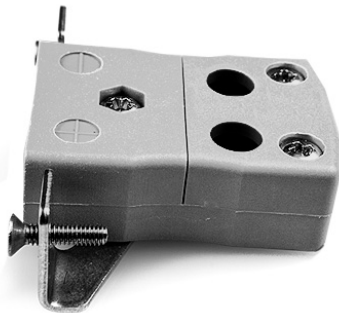

Standard Quick Wire Panel Mount with Stainless Steel Bracket AS-B-SSPFQ Type B ANSI

Standard Socket - Quick Wire with stainless steel mounting bracket
(dimensions in mm)

[Click here to view product](#)

Product Code	XE-9099-001
General Description	Easy 'jab-in' connection for rapid termination, just push wire in and tighten screw
Thermocouple Type	B ANSI
Connector Type	Quick Wire Socket with SS Bracket
Connector Size	Standard
Colour	Grey
Max. Temperature	220°C
+Positive Contact	Copper
-Negative Contact	Copper
Standards Met	BS EN 50212:1997. RoHS