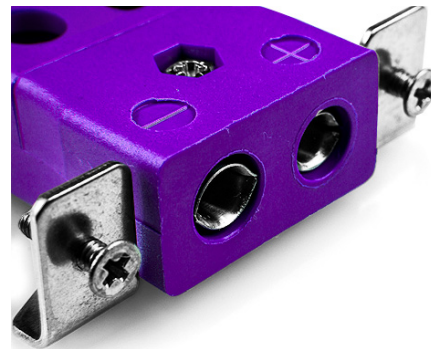

# Standard Quick Wire Panel Mount with Stainless Steel Bracket AS-E-SSPFQ Type E ANSI

**Standard Socket - Quick Wire with stainless steel mounting bracket**  
(dimensions in mm)

Labfacility are the UK's leading manufacturer of Temperature Sensors, Thermocouple Connectors and associated Temperature Instrumentation and stockings of Thermocouple Cables. The Company has been trading since 1971 and is ISO9001 accredited.

**Standard Quick Wire Panel Mount Thermocouple Connector with Stainless Steel Bracket AS-E-SSPFQ Type E ANSI**

Intended for use in more industrial processes but can be used in all applications as desired. Easy 'jab-in' connection for rapid termination, just push wire in and tighten screw

**Specifications****Specifications**

<b>Product Code</b>	XE-9119-001
<b>General Description</b>	Easy 'jab-in' connection for rapid termination, just push wire in and tighten screw
<b>Thermocouple Type</b>	E ANSI
<b>Connector Type</b>	Quick Wire Socket with SS Bracket
<b>Connector Size</b>	Standard
<b>Colour</b>	Violet
<b>Max. Temperature</b>	220°C
<b>+Positive Contact</b>	Nickel Chromium
<b>-Negative Contact</b>	Copper Nickel
<b>Standards Met</b>	BS EN 50212:1997. RoHS