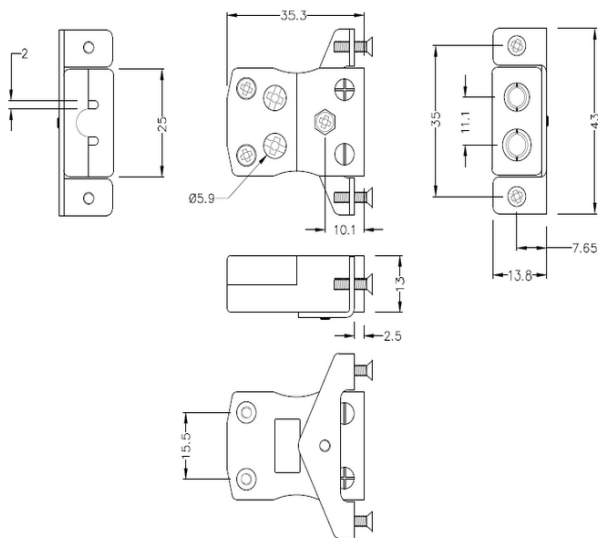

# Standard Quick Wire Panel Mount with Stainless Steel Bracket AS-E-SSPFQ Type E ANSI

**Standard Socket - Quick Wire with stainless steel mounting bracket**  
(dimensions in mm)

Labfacility are the UK's leading manufacturer of Temperature Sensors, Thermocouple Connectors and associated Temperature Instrumentation and stockings of Thermocouple Cables. The Company has been trading since 1971 and is ISO9001 accredited.

**Standard Quick Wire Panel Mount Thermocouple Connector with Stainless Steel Bracket AS-E-SSPFQ Type E ANSI**

Intended for use in more industrial processes but can be used in all applications as desired. Easy 'jab-in' connection for rapid termination, just push wire in and tighten screw

**Specifications****Specifications**

<b>Product Code</b>	XE-9119-001
<b>General Description</b>	Easy 'jab-in' connection for rapid termination, just push wire in and tighten screw
<b>Thermocouple Type</b>	E ANSI
<b>Connector Type</b>	Quick Wire Socket with SS Bracket
<b>Connector Size</b>	Standard
<b>Colour</b>	Violet
<b>Max. Temperature</b>	220°C
<b>+Positive Contact</b>	Nickel Chromium
<b>-Negative Contact</b>	Copper Nickel
<b>Standards Met</b>	BS EN 50212:1997. RoHS