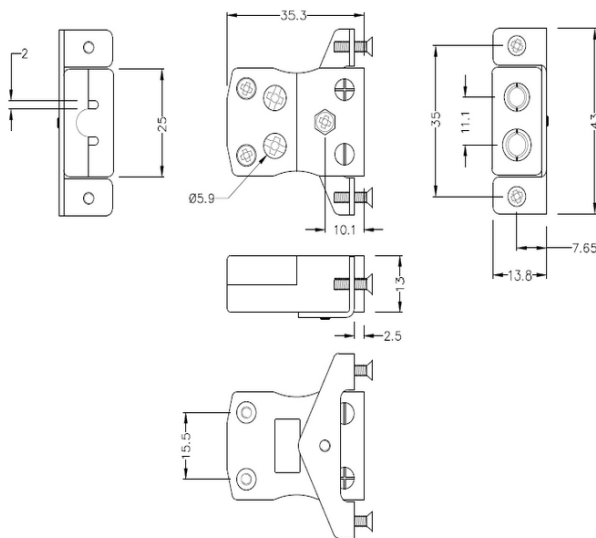

# Standard Quick Wire Panel Mount with Stainless Steel Bracket AS-E-SSPFQ Type E ANSI

**Standard Socket - Quick Wire with stainless steel mounting bracket**  
(dimensions in mm)

Labfacility are the UK's leading manufacturer of Temperature Sensors, Thermocouple Connectors and associated Temperature Instrumentation and stockings of Thermocouple Cables. The Company has been trading since 1971 and is ISO9001 accredited.

**Standard Quick Wire Panel Mount Thermocouple Connector with Stainless Steel Bracket AS-E-SSPFQ Type E ANSI**

Intended for use in more industrial processes but can be used in all applications as desired. Easy 'jab-in' connection for rapid termination, just push wire in and tighten screw

**Specifications****Specifications**

<b>Product Code</b>	XE-9119-001
<b>General Description</b>	Easy 'jab-in' connection for rapid termination, just push wire in and tighten screw
<b>Thermocouple Type</b>	E ANSI
<b>Connector Type</b>	Quick Wire Socket with SS Bracket
<b>Connector Size</b>	Standard
<b>Colour</b>	Violet
<b>Max. Temperature</b>	220°C
<b>+Positive Contact</b>	Nickel Chromium
<b>-Negative Contact</b>	Copper Nickel
<b>Standards Met</b>	BS EN 50212:1997. RoHS