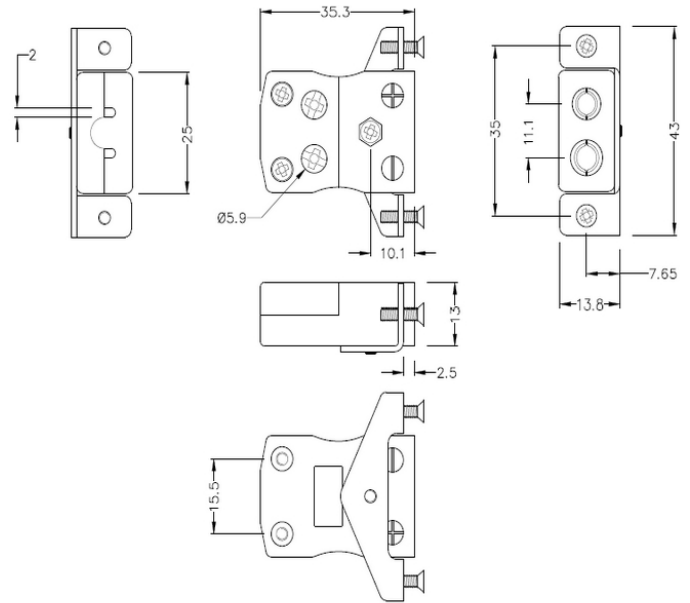

# Standard Quick Wire Panel Mount with Stainless Steel Bracket AS-E-SSPFQ Type E ANSI

**Standard Socket - Quick Wire with stainless steel mounting bracket**  
(dimensions in mm)

[Click here to view product](#)

<b>Product Code</b>	XE-9119-001
<b>General Description</b>	Easy 'jab-in' connection for rapid termination, just push wire in and tighten screw
<b>Thermocouple Type</b>	E ANSI
<b>Connector Type</b>	Quick Wire Socket with SS Bracket
<b>Connector Size</b>	Standard
<b>Colour</b>	Violet
<b>Max. Temperature</b>	220°C
<b>+Positive Contact</b>	Nickel Chromium
<b>-Negative Contact</b>	Copper Nickel
<b>Standards Met</b>	BS EN 50212:1997. RoHS