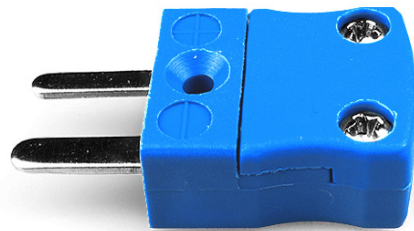

# Miniature Thermocouple Connector Plug JM-K-M Type K JIS

**Miniature in-line Plug**  
(dimensions in mm)

Labfacility are the UK's leading manufacturer of Temperature Sensors, Thermocouple Connectors and associated Temperature Instrumentation and stockings of Thermocouple Cables. The Company has been trading since 1971 and is ISO9001 accredited.

**Miniature Thermocouple Connector Plug JM-K-M Type K JIS**

With flat pins to suit thermocouple type and ideal for general purpose use, all contacts are polarised to ensure correct connection. These connectors will accept thermocouple cable up to 4mm in diameter.

**Specifications****Specifications**

<b>Product Code</b>	XE-9150-001
<b>General Description</b>	Ideal for general purpose use. Contacts are polarised to ensure correct connection.
<b>Thermocouple Type</b>	K JIS
<b>Connector Type</b>	Plug
<b>Connector Size</b>	Miniature
<b>Colour</b>	Blue
<b>Max. Temperature</b>	220°C
<b>Pins</b>	Flat Pins
<b>+Positive Contact</b>	Nickel Chromium
<b>-Negative Contact</b>	Nickel Alloy
<b>Standards Met</b>	BS EN 50212:1997. RoHS