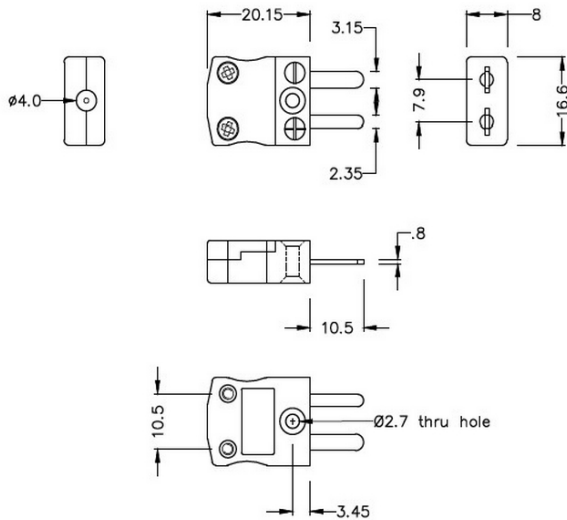

# Miniature Thermocouple Connector Plug JM-K-M Type K JIS

**Miniature in-line Plug**  
(dimensions in mm)

Labfacility are the UK's leading manufacturer of Temperature Sensors, Thermocouple Connectors and associated Temperature Instrumentation and stockings of Thermocouple Cables. The Company has been trading since 1971 and is ISO9001 accredited.

**Miniature Thermocouple Connector Plug JM-K-M Type K JIS**

With flat pins to suit thermocouple type and ideal for general purpose use, all contacts are polarised to ensure correct connection. These connectors will accept thermocouple cable up to 4mm in diameter.

**Specifications****Specifications**

<b>Product Code</b>	XE-9150-001
<b>General Description</b>	Ideal for general purpose use. Contacts are polarised to ensure correct connection.
<b>Thermocouple Type</b>	K JIS
<b>Connector Type</b>	Plug
<b>Connector Size</b>	Miniature
<b>Colour</b>	Blue
<b>Max. Temperature</b>	220°C
<b>Pins</b>	Flat Pins
<b>+Positive Contact</b>	Nickel Chromium
<b>-Negative Contact</b>	Nickel Alloy
<b>Standards Met</b>	BS EN 50212:1997. RoHS