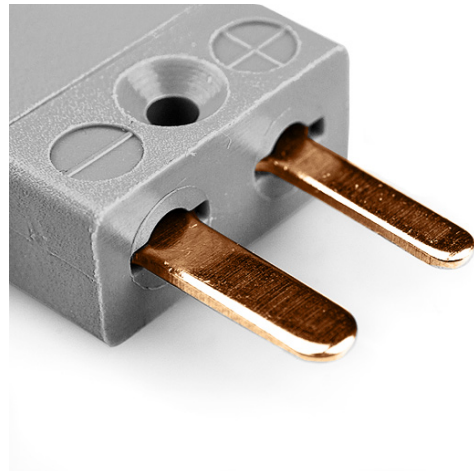

# Miniature Thermocouple Connector Plug JM-B-M Type B JIS

**Miniature in-line Plug**  
(dimensions in mm)

Labfacility are the UK's leading manufacturer of Temperature Sensors, Thermocouple Connectors and associated Temperature Instrumentation and stockings of Thermocouple Cables. The Company has been trading since 1971 and is ISO9001 accredited.

**Miniature Thermocouple Connector Plug JM-B-M Type B JIS**

With flat pins to suit thermocouple type and ideal for general purpose use, all contacts are polarised to ensure correct connection. These connectors will accept thermocouple cable up to 4mm in diameter.

**Specifications****Specifications**

<b>Product Code</b>	XE-9210-001
<b>General Description</b>	Ideal for general purpose use. Contacts are polarised to ensure correct connection.
<b>Thermocouple Type</b>	B JIS
<b>Connector Type</b>	Plug
<b>Connector Size</b>	Miniature
<b>Colour</b>	Grey
<b>Max. Temperature</b>	220°C
<b>Pins</b>	Flat Pins
<b>+Positive Contact</b>	Copper
<b>-Negative Contact</b>	Copper
<b>Standards Met</b>	BS EN 50212:1997. RoHS