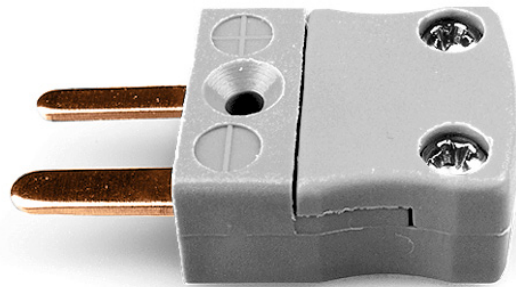

# Miniature Thermocouple Connector Plug JM-B-M Type B JIS

**Miniature in-line Plug**  
(dimensions in mm)

Labfacility are the UK's leading manufacturer of Temperature Sensors, Thermocouple Connectors and associated Temperature Instrumentation and stockings of Thermocouple Cables. The Company has been trading since 1971 and is ISO9001 accredited.

**Miniature Thermocouple Connector Plug JM-B-M Type B JIS**

With flat pins to suit thermocouple type and ideal for general purpose use, all contacts are polarised to ensure correct connection. These connectors will accept thermocouple cable up to 4mm in diameter.

**Specifications****Specifications**

<b>Product Code</b>	XE-9210-001
<b>General Description</b>	Ideal for general purpose use. Contacts are polarised to ensure correct connection.
<b>Thermocouple Type</b>	B JIS
<b>Connector Type</b>	Plug
<b>Connector Size</b>	Miniature
<b>Colour</b>	Grey
<b>Max. Temperature</b>	220°C
<b>Pins</b>	Flat Pins
<b>+Positive Contact</b>	Copper
<b>-Negative Contact</b>	Copper
<b>Standards Met</b>	BS EN 50212:1997. RoHS