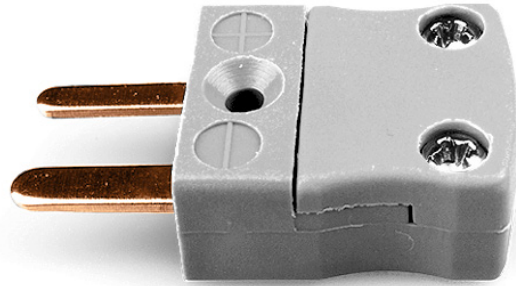

# Miniature Thermocouple Connector Plug JM-B-M Type B JIS

**Miniature in-line Plug**  
(dimensions in mm)

Labfacility are the UK's leading manufacturer of Temperature Sensors, Thermocouple Connectors and associated Temperature Instrumentation and stockings of Thermocouple Cables. The Company has been trading since 1971 and is ISO9001 accredited.

**Miniature Thermocouple Connector Plug JM-B-M Type B JIS**

With flat pins to suit thermocouple type and ideal for general purpose use, all contacts are polarised to ensure correct connection. These connectors will accept thermocouple cable up to 4mm in diameter.

**Specifications****Specifications**

<b>Product Code</b>	XE-9210-001
<b>General Description</b>	Ideal for general purpose use. Contacts are polarised to ensure correct connection.
<b>Thermocouple Type</b>	B JIS
<b>Connector Type</b>	Plug
<b>Connector Size</b>	Miniature
<b>Colour</b>	Grey
<b>Max. Temperature</b>	220°C
<b>Pins</b>	Flat Pins
<b>+Positive Contact</b>	Copper
<b>-Negative Contact</b>	Copper
<b>Standards Met</b>	BS EN 50212:1997. RoHS