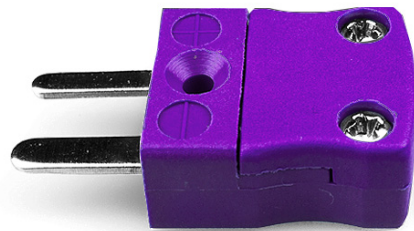

# Miniature Thermocouple Connector Plug JM-E-M Type E JIS

**Miniature in-line Plug**  
(dimensions in mm)

Labfacility are the UK's leading manufacturer of Temperature Sensors, Thermocouple Connectors and associated Temperature Instrumentation and stockings of Thermocouple Cables. The Company has been trading since 1971 and is ISO9001 accredited.

**Miniature Thermocouple Connector Plug JM-E-M Type E JIS**

With flat pins to suit thermocouple type and ideal for general purpose use, all contacts are polarised to ensure correct connection. These connectors will accept thermocouple cable up to 4mm in diameter.

**Specifications****Specifications**

<b>Product Code</b>	XE-9230-001
<b>General Description</b>	Ideal for general purpose use. Contacts are polarised to ensure correct connection.
<b>Thermocouple Type</b>	E JIS
<b>Connector Type</b>	Plug
<b>Connector Size</b>	Miniature
<b>Colour</b>	Violet
<b>Max. Temperature</b>	220°C
<b>Pins</b>	Flat Pins
<b>+Positive Contact</b>	Nickel Chromium
<b>-Negative Contact</b>	Copper Nickel
<b>Standards Met</b>	BS EN 50212:1997. RoHS