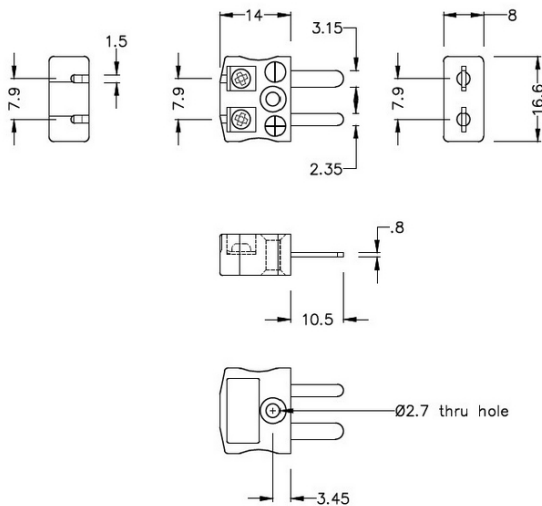

# Miniature Quick Wire Thermocouple Connector Plug JM-K-MQ Type K JIS

**Miniature in-line Plug - Quick Wire**  
(dimensions in mm)

Labfacility are the UK's leading manufacturer of Temperature Sensors, Thermocouple Connectors and associated Temperature Instrumentation and stockings of Thermocouple Cables. The Company has been trading since 1971 and is ISO9001 accredited.

**Miniature Thermocouple Connector Quick Wire Plug JM-K-MQ Type K JIS**

Miniature connector with flat plug pins. Easy jab-in connection for rapid termination. Just push-in wire & tighten screw.

**Specifications****Specifications**

<b>Product Code</b>	XE-9162-001
<b>General Description</b>	Easy jab-in connection for rapid termination.
<b>Thermocouple Type</b>	K JIS
<b>Connector Type</b>	Quick Wire Plug
<b>Connector Size</b>	Miniature
<b>Colour</b>	Blue
<b>Max. Temperature</b>	220°C
<b>Pins</b>	Flat Pins
<b>+Positive Contact</b>	Nickel Chromium
<b>-Negative Contact</b>	Nickel Alloy
<b>Standards Met</b>	BS EN 50212:1997. RoHS