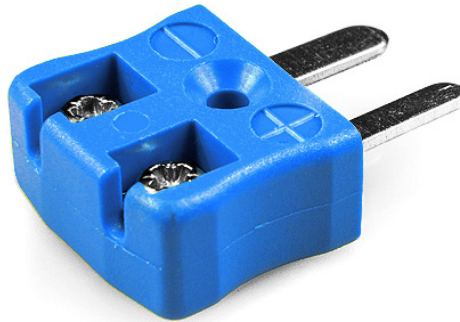

# Miniature Quick Wire Thermocouple Connector Plug JM-K-MQ Type K JIS

**Miniature in-line Plug - Quick Wire**  
(dimensions in mm)

Labfacility are the UK's leading manufacturer of Temperature Sensors, Thermocouple Connectors and associated Temperature Instrumentation and stockings of Thermocouple Cables. The Company has been trading since 1971 and is ISO9001 accredited.

**Miniature Thermocouple Connector Quick Wire Plug JM-K-MQ Type K JIS**

Miniature connector with flat plug pins. Easy jab-in connection for rapid termination. Just push-in wire & tighten screw.

**Specifications****Specifications**

<b>Product Code</b>	XE-9162-001
<b>General Description</b>	Easy jab-in connection for rapid termination.
<b>Thermocouple Type</b>	K JIS
<b>Connector Type</b>	Quick Wire Plug
<b>Connector Size</b>	Miniature
<b>Colour</b>	Blue
<b>Max. Temperature</b>	220°C
<b>Pins</b>	Flat Pins
<b>+Positive Contact</b>	Nickel Chromium
<b>-Negative Contact</b>	Nickel Alloy
<b>Standards Met</b>	BS EN 50212:1997. RoHS