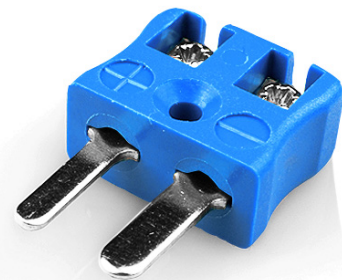

# Miniature Quick Wire Thermocouple Connector Plug JM-K-MQ Type K JIS

**Miniature in-line Plug - Quick Wire**  
(dimensions in mm)

Labfacility are the UK's leading manufacturer of Temperature Sensors, Thermocouple Connectors and associated Temperature Instrumentation and stockings of Thermocouple Cables. The Company has been trading since 1971 and is ISO9001 accredited.

**Miniature Thermocouple Connector Quick Wire Plug JM-K-MQ Type K JIS**

Miniature connector with flat plug pins. Easy jab-in connection for rapid termination. Just push-in wire & tighten screw.

**Specifications****Specifications**

<b>Product Code</b>	XE-9162-001
<b>General Description</b>	Easy jab-in connection for rapid termination.
<b>Thermocouple Type</b>	K JIS
<b>Connector Type</b>	Quick Wire Plug
<b>Connector Size</b>	Miniature
<b>Colour</b>	Blue
<b>Max. Temperature</b>	220°C
<b>Pins</b>	Flat Pins
<b>+Positive Contact</b>	Nickel Chromium
<b>-Negative Contact</b>	Nickel Alloy
<b>Standards Met</b>	BS EN 50212:1997. RoHS