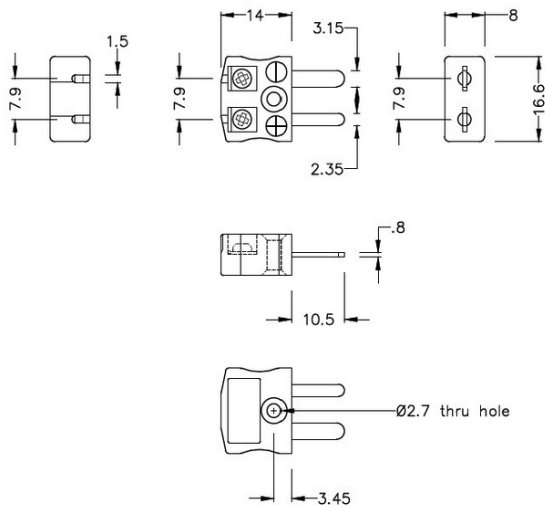

Miniature Quick Wire Thermocouple Connector Plug JM-T-MQ Type T JIS

Miniature in-line Plug - Quick Wire
(dimensions in mm)

Labfacility are the UK's leading manufacturer of Temperature Sensors, Thermocouple Connectors and associated Temperature Instrumentation and stockings of Thermocouple Cables. The Company has been trading since 1971 and is ISO9001 accredited.

Miniature Thermocouple Connector Quick Wire Plug JM-T-MQ Type T JIS

Miniature connector with flat plug pins. Easy jab-in connection for rapid termination. Just push-in wire & tighten screw.

Specifications**Specifications**

Product Code	XE-9262-001
General Description	Easy jab-in connection for rapid termination.
Thermocouple Type	T JIS
Connector Type	Quick Wire Plug
Connector Size	Miniature
Colour	Brown
Max. Temperature	220°C
Pins	Flat Pins
+Positive Contact	Copper
-Negative Contact	Copper Nickel
Standards Met	BS EN 50212:1997. RoHS