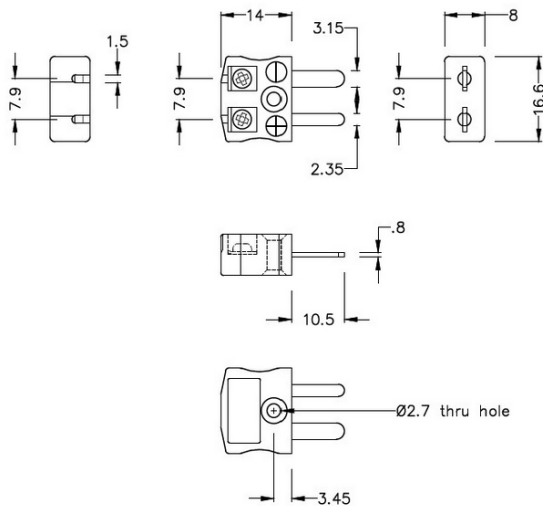

# Miniature Quick Wire Thermocouple Connector Plug JM-T-MQ Type T JIS

**Miniature in-line Plug - Quick Wire**  
(dimensions in mm)

Labfacility are the UK's leading manufacturer of Temperature Sensors, Thermocouple Connectors and associated Temperature Instrumentation and stockings of Thermocouple Cables. The Company has been trading since 1971 and is ISO9001 accredited.

**Miniature Thermocouple Connector Quick Wire Plug JM-T-MQ Type T JIS**

Miniature connector with flat plug pins. Easy jab-in connection for rapid termination. Just push-in wire & tighten screw.

**Specifications****Specifications**

<b>Product Code</b>	XE-9262-001
<b>General Description</b>	Easy jab-in connection for rapid termination.
<b>Thermocouple Type</b>	T JIS
<b>Connector Type</b>	Quick Wire Plug
<b>Connector Size</b>	Miniature
<b>Colour</b>	Brown
<b>Max. Temperature</b>	220°C
<b>Pins</b>	Flat Pins
<b>+Positive Contact</b>	Copper
<b>-Negative Contact</b>	Copper Nickel
<b>Standards Met</b>	BS EN 50212:1997. RoHS