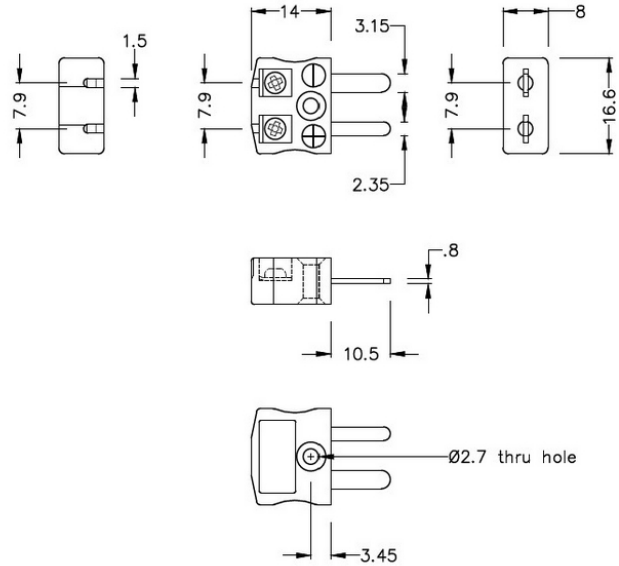

# Miniature Quick Wire Thermocouple Connector Plug JM-T-MQ Type T JIS

**Miniature in-line Plug - Quick Wire**  
(dimensions in mm)

[Click here to view product](#)

<b>Product Code</b>	XE-9262-001
<b>General Description</b>	Easy jab-in connection for rapid termination.
<b>Thermocouple Type</b>	T JIS
<b>Connector Type</b>	Quick Wire Plug
<b>Connector Size</b>	Miniature
<b>Colour</b>	Brown
<b>Max. Temperature</b>	220°C
<b>Pins</b>	Flat Pins
<b>+Positive Contact</b>	Copper
<b>-Negative Contact</b>	Copper Nickel