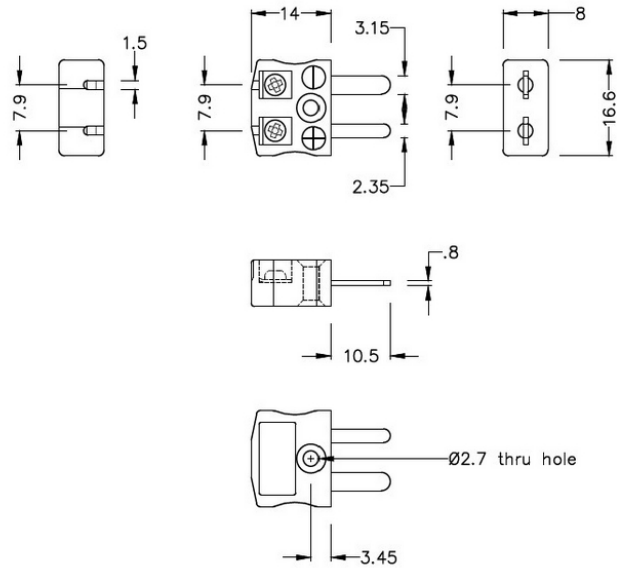

Miniature Quick Wire Thermocouple Connector Plug JM-R/S-MQ Type R/S JIS

Miniature in-line Plug - Quick Wire
(dimensions in mm)

[Click here to view product](#)

Product Code	XE-9202-001
General Description	Easy jab-in connection for rapid termination.
Thermocouple Type	R/S JIS
Connector Type	Quick Wire Plug
Connector Size	Miniature
Colour	Black
Max. Temperature	220°C
Pins	Flat Pins
+Positive Contact	Copper
-Negative Contact	Copper Alloy