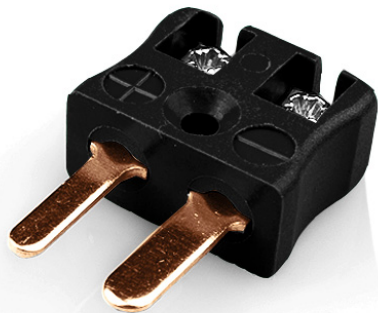

Miniature Quick Wire Thermocouple Connector Plug JM-R/S-MQ Type R/S JIS

Miniature in-line Plug - Quick Wire
(dimensions in mm)

[Click here to view product](#)

Product Code	XE-9202-001
General Description	Easy jab-in connection for rapid termination.
Thermocouple Type	R/S JIS
Connector Type	Quick Wire Plug
Connector Size	Miniature
Colour	Black
Max. Temperature	220°C
Pins	Flat Pins
+Positive Contact	Copper
-Negative Contact	Copper Alloy