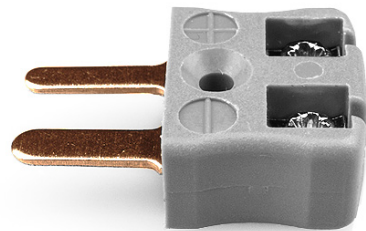

# Miniature Quick Wire Thermocouple Connector Plug JM-B-MQ Type B JIS

**Miniature in-line Plug - Quick Wire**  
(dimensions in mm)

Labfacility are the UK's leading manufacturer of Temperature Sensors, Thermocouple Connectors and associated Temperature Instrumentation and stockings of Thermocouple Cables. The Company has been trading since 1971 and is ISO9001 accredited.

**Miniature Thermocouple Connector Quick Wire Plug JM-B-MQ Type B JIS**

Miniature connector with flat plug pins. Easy jab-in connection for rapid termination. Just push-in wire & tighten screw.

**Specifications****Specifications**

<b>Product Code</b>	XE-9222-001
<b>General Description</b>	Easy jab-in connection for rapid termination.
<b>Thermocouple Type</b>	B JIS
<b>Connector Type</b>	Quick Wire Plug
<b>Connector Size</b>	Miniature
<b>Colour</b>	Grey
<b>Max. Temperature</b>	220°C
<b>Pins</b>	Flat Pins
<b>+Positive Contact</b>	Copper
<b>-Negative Contact</b>	Copper
<b>Standards Met</b>	BS EN 50212:1997. RoHS