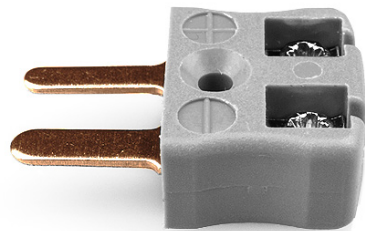

# Miniature Quick Wire Thermocouple Connector Plug JM-B-MQ Type B JIS

**Miniature in-line Plug - Quick Wire**  
(dimensions in mm)

Labfacility are the UK's leading manufacturer of Temperature Sensors, Thermocouple Connectors and associated Temperature Instrumentation and stockings of Thermocouple Cables. The Company has been trading since 1971 and is ISO9001 accredited.

**Miniature Thermocouple Connector Quick Wire Plug JM-B-MQ Type B JIS**

Miniature connector with flat plug pins. Easy jab-in connection for rapid termination. Just push-in wire & tighten screw.

**Specifications****Specifications**

<b>Product Code</b>	XE-9222-001
<b>General Description</b>	Easy jab-in connection for rapid termination.
<b>Thermocouple Type</b>	B JIS
<b>Connector Type</b>	Quick Wire Plug
<b>Connector Size</b>	Miniature
<b>Colour</b>	Grey
<b>Max. Temperature</b>	220°C
<b>Pins</b>	Flat Pins
<b>+Positive Contact</b>	Copper
<b>-Negative Contact</b>	Copper
<b>Standards Met</b>	BS EN 50212:1997. RoHS