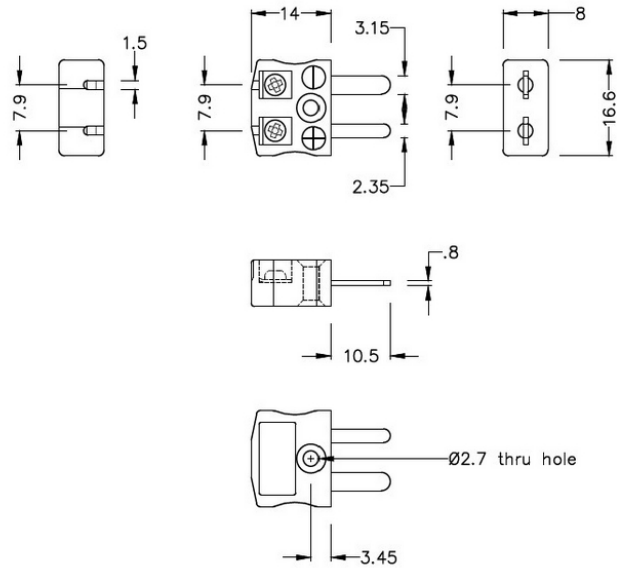

Miniature Quick Wire Thermocouple Connector Plug JM-E-MQ Type E JIS

Miniature in-line Plug - Quick Wire
(dimensions in mm)

[Click here to view product](#)

Product Code	XE-9242-001
General Description	Easy jab-in connection for rapid termination.
Thermocouple Type	E JIS
Connector Type	Quick Wire Plug
Connector Size	Miniature
Colour	Violet
Max. Temperature	220°C
Pins	Flat Pins
+Positive Contact	Nickel Chromium
-Negative Contact	Copper Nickel