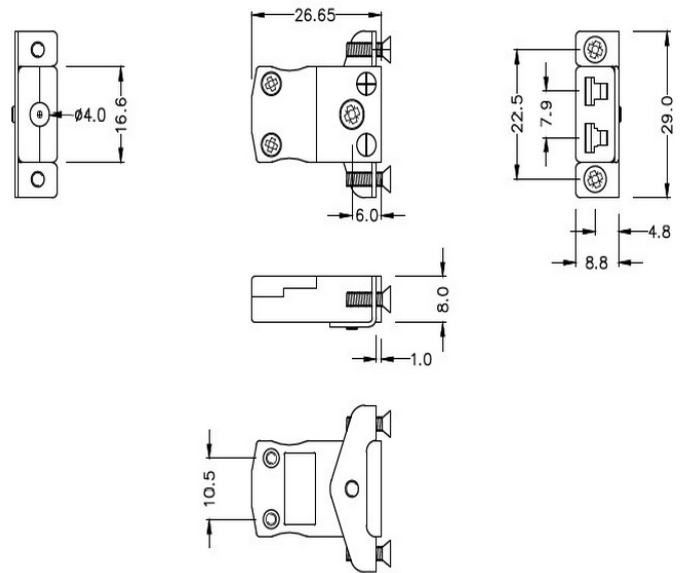

Miniature Panel Mount Thermocouple Connector with Stainless Steel Bracket JM-J-SSPF Type J JIS

Miniature in-line Socket with stainless steel mounting bracket
 (dimensions in mm)

[Click here to view product](#)

Product Code	XE-9178-001
General Description	Fully enclosed terminals with cable port seal
Thermocouple Type	J JIS
Connector Type	Socket with SS Bracket
Connector Size	Miniature
Colour	Yellow
Max. Temperature	220°C
+Positive Contact	Iron
-Negative Contact	Copper Nickel
Standards Met	BS EN 50212:1997. RoHS