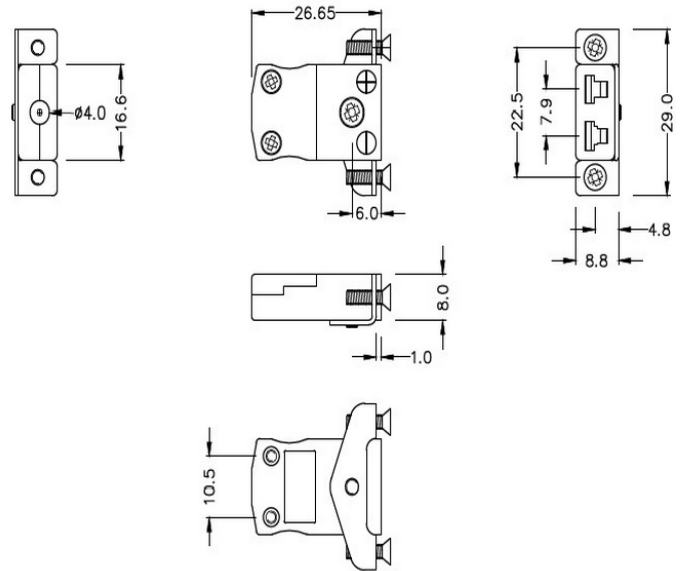

Miniature Panel Mount Thermocouple Connector with Stainless Steel Bracket JM-T-SSPF Type T JIS

Miniature in-line Socket with stainless steel mounting bracket
 (dimensions in mm)

[Click here to view product](#)

Product Code	XE-9258-001
General Description	Fully enclosed terminals with cable port seal
Thermocouple Type	T JIS
Connector Type	Socket with SS Bracket
Connector Size	Miniature
Colour	Brown
Max. Temperature	220°C
+Positive Contact	Copper
-Negative Contact	Copper Nickel
Standards Met	BS EN 50212:1997. RoHS